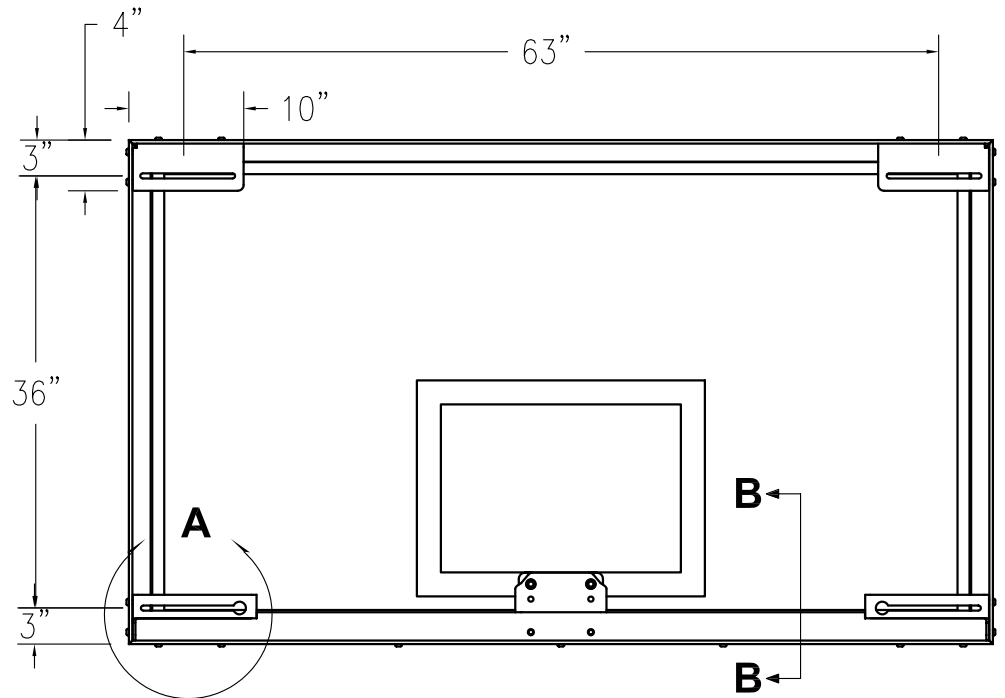

SECTION B-B

BACK VIEW GBRUB-42

DETAIL A

FRONT VIEW GBRUB-42

OPTIONAL EQUIPMENT:

GOAL: BREAKAWAY OR FIXED (SPECIFY)
 - Any Front Mount Goal
 With 4"x5" Pattern.

EDGE PADDING: BOLT ON OR ADHESIVE (SPECIFY)
 - MBBP-6 (MOLDED BOLT-ON)
 - GBB-2 (GLUE - ON)

MODEL: GBRUB-42
 AS SHOWN ABOVE
 WITH GBA-342A GOAL

REV.	DESCRIPTION	DATE	BY

**GBRUB-42 RECTANGULAR
 BACKBOARD 42" X 72"
 TEMPERED GLASS WITH
 REINFORCED ALUMINUM FRAME**

www.jaypro.com
 976 HARTFORD TURNPIKE
 WATERFORD, CT 06385 USA

DRAWING NAME / PART NO.:	
GBRUB-42	
DRAWN BY:	CHK'D BY:
B MUMFORD	WVB
ISSUE DATE:	
1/25/08	
SHEET:	REV.
1 OF 1	-

JAYPRO MODEL GBRUB-42

NON-BREAKABLE RECTANGULAR GLASS BACKBOARD 42" X 72"

BACKBOARD: Backboard shall be 42" x 72" to meet all NCAA, NFHSA, WNBA and NBA requirements. 1/2" tempered glass cushioned within a shock absorbing vinyl gasket. Constructed of high strength clear anodized aluminum channel outer frame with engineered lower reinforced steel member. Designed to transfer impact load on goal directly to support structure, without imparting any stress on the glass. May be used with either direct mount or four-corner-mounting applications. Standard mounting slots provided at 36" x 62"/66" on the rear corners of the board. Pre-drilled for "Safe-Pro" bolt-on edge padding. Official "white" border and target to be permanently fused into the face of the glass.

GOAL MOUNTING: Goal mounting pattern is 4" x 5". Goal mounting plate is offset from glass to eliminate direct contact and eliminate stress. Added feature provides independent leveling of the goal.

WARRANTY: The GBRUB-42 Glass Backboard has a limited lifetime warranty. This warranty warrants the end user against breaks and/or cracks in the Glass Backboard for the lifetime of the product, when subjected to normal use and conditions.