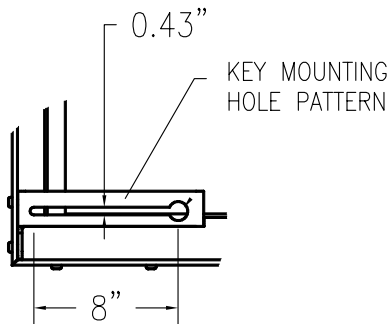

SECTION B-B

BACK VIEW GBRUB-42

DETAIL A

FRONT VIEW GBRUB-42

OPTIONAL EQUIPMENT:

GOAL: BREAKAWAY OR FIXED (SPECIFY)
 - Any Front Mount Goal
 With 4"x5" Pattern.

EDGE PADDING: BOLT ON OR ADHESIVE (SPECIFY)
 - MBBP-6 (MOLDED BOLT-ON)
 - GBB-2 (GLUE - ON)

DRAWING NAME / PART NO.:	
GBRUB-42	
DRAWN BY:	CHK'D BY:
B MUMFORD	WVB
ISSUE DATE:	
1/25/08	
SHEET:	REV.
1 OF 1	-

JAYPRO MODEL GBRUB-42

NON-BREAKABLE RECTANGULAR GLASS BACKBOARD 42" X 72"

BACKBOARD: Backboard shall be 42" x 72" to meet all NCAA, NFHSA, WNBA and NBA requirements. 1/2" tempered glass cushioned within a shock absorbing vinyl gasket. Constructed of high strength clear anodized aluminum channel outer frame with engineered lower reinforced steel member. Designed to transfer impact load on goal directly to support structure, without imparting any stress on the glass. May be used with either direct mount or four-corner-mounting applications. Standard mounting slots provided at 36" x 62"/66" on the rear corners of the board. Pre-drilled for "Safe-Pro" bolt-on edge padding. Official "white" border and target to be permanently fused into the face of the glass.

GOAL MOUNTING: Goal mounting pattern is 4" x 5". Goal mounting plate is offset from glass to eliminate direct contact and eliminate stress. Added feature provides independent leveling of the goal.

WARRANTY: The GBRUB-42 Glass Backboard has a limited lifetime warranty. This warranty warrants the end user against breaks and/or cracks in the Glass Backboard for the lifetime of the product, when subjected to normal use and conditions.

WEIGHT: 200 lbs.

OPTIONS: Goals with a 4" x 5" mounting pattern, Bank Padding (MBBP-6, "Safe-Pro" Bolt-On Edge Padding or GBB-2, Glue-On Edge Padding)