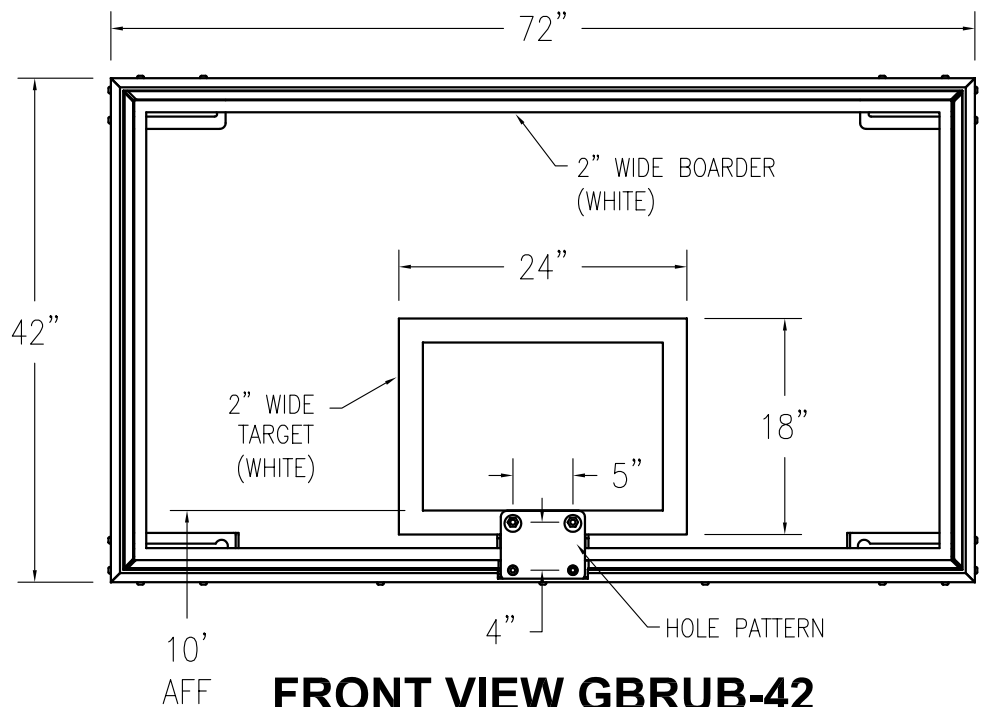

SECTION B-B

BACK VIEW GBRUB-42

DETAIL A

FRONT VIEW GBRUB-42

OPTIONAL EQUIPMENT:

GOAL: BREAKAWAY OR FIXED (SPECIFY)
 - Any Front Mount Goal
 With 4"x5" Pattern.

EDGE PADDING: BOLT ON OR ADHESIVE (SPECIFY)
 - MBBP-6 (MOLDED BOLT-ON)
 - GBB-2 (GLUE - ON)

MODEL: GBRUB-42
 AS SHOWN ABOVE
 WITH GBA-342A GOAL

REV.	DESCRIPTION	DATE	BY

**GBRUB-42 RECTANGULAR
 BACKBOARD 42" X 72"
 TEMPERED GLASS WITH
 REINFORCED ALUMINUM FRAME**

www.jaypro.com
 976 HARTFORD TURNPIKE
 WATERFORD, CT 06385 USA

DRAWING NAME / PART NO.:	
GBRUB-42	
DRAWN BY:	CHK'D BY:
B MUMFORD	WVB
ISSUE DATE:	
1/25/08	
SHEET:	REV.
1 OF 1	-

JAYPRO MODEL GBRUB-42

NON-BREAKABLE RECTANGULAR GLASS BACKBOARD 42" X 72"

BACKBOARD: Backboard shall be 42" x 72" to meet all NCAA, NFHSA, WNBA and NBA requirements. 1/2" tempered glass cushioned within a shock absorbing vinyl gasket. Constructed of high strength clear anodized aluminum channel outer frame with engineered lower reinforced steel member. Designed to transfer impact load on goal directly to support structure, without imparting any stress on the glass. May be used with either direct mount or four-corner-mounting applications. Standard mounting slots provided at 36" x 62"/66" on the rear corners of the board. Pre-drilled for "Safe-Pro" bolt-on edge padding. Official "white" border and target to be permanently fused into the face of the glass.

GOAL MOUNTING: Goal mounting pattern is 4" x 5". Goal mounting plate is offset from glass to eliminate direct contact and eliminate stress. Added feature provides independent leveling of the goal.

WARRANTY: The GBRUB-42 Glass Backboard has a limited lifetime warranty. This warranty warrants the end user against breaks and/or cracks in the Glass Backboard for the lifetime of the product, when subjected to normal use and conditions.