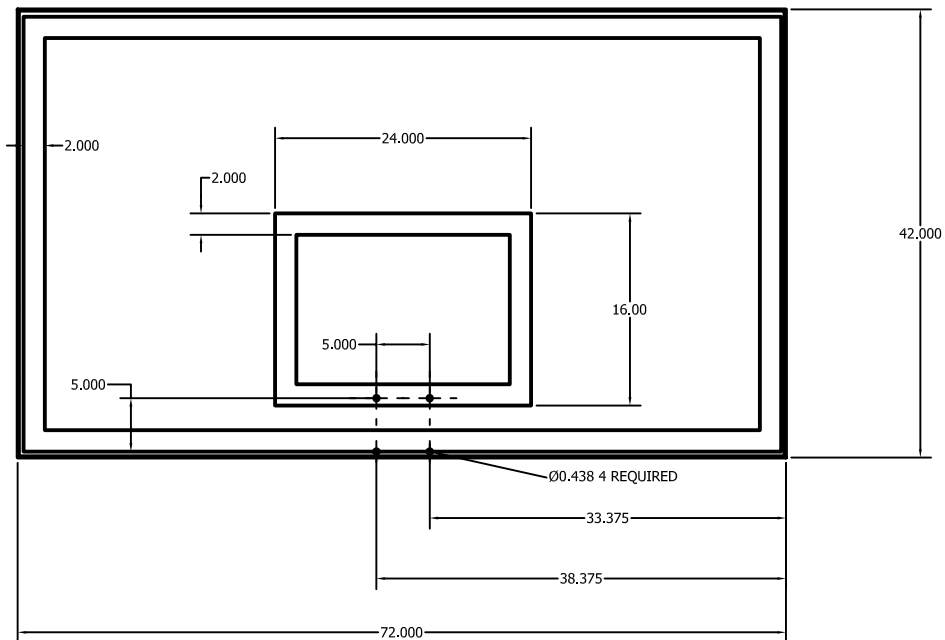

SR-PERF

Rectangular Perforated Steel Backboard

- >Rugged 42"x72" 11 gauge steel face has $\frac{1}{4}$ " diameter perforations to provide an open area to minimize wind resistance.
- >Rear support frame allows multiple mounting conversions.
- >Durable white powder coated finish with silk screened orange target and border.
- >5"x5" goal mounting pattern

REV.	DESCRIPTION	DATE	BY

SR-PERF
72"x42" Perforated Steel
Backboard

THIS PRINT IS THE PROPERTY OF JAYPRO SPORTS, LLC.
 AND MAY NOT BE REPRODUCED WITHOUT WRITTEN PERMISSION

www.jaypro.com
 976 HARTFORD TURNPIKE
 WATERFORD, CT 06385 USA