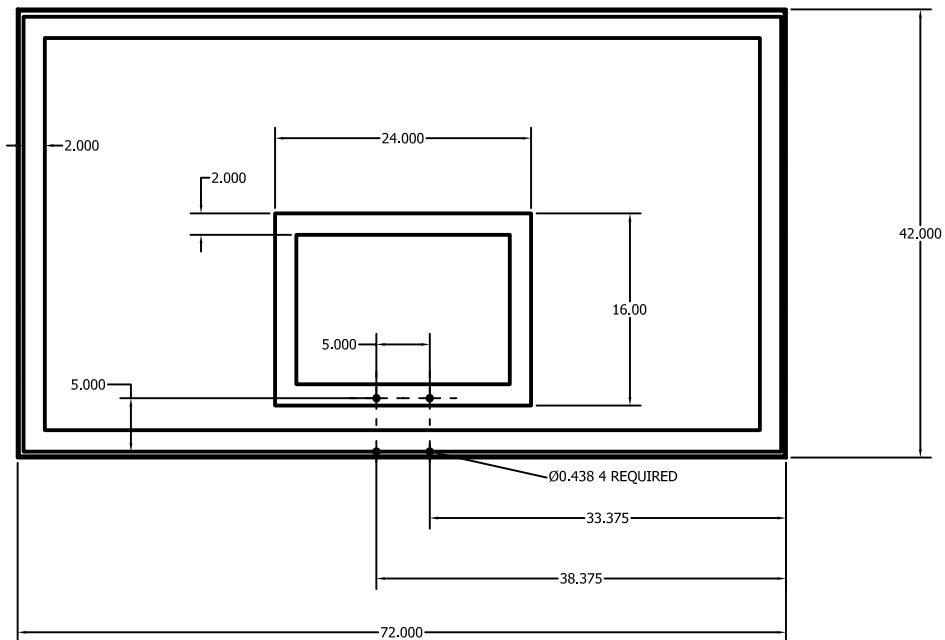

SR-PERF

Rectangular Perforated Steel Backboard

- >Rugged 42"x72" 11 gauge steel face has $\frac{1}{4}$ " diameter perforations to provide an open area to minimize wind resistance.
- >Rear support frame allows multiple mounting conversions.
- >Durable white powder coated finish with silk screened orange target and border.
- >5"x5" goal mounting pattern

REV.	DESCRIPTION	DATE	BY	SR-PERF 72"x42" Perforated Steel Backboard		 www.jaypro.com 976 HARTFORD TURNPIKE WATERFORD, CT 06385 USA		DRAWING NAME / PART NO.: SR-PERFsp.dwg	
				THIS PRINT IS THE PROPERTY OF JAYPRO SPORTS, LLC. AND MAY NOT BE REPRODUCED WITHOUT WRITTEN PERMISSION		DRAWN BY: BTS CHK'D BY: ISSUE DATE: 2-10-05 SHEET: 1 OF 1		REV. A	
COPYRIGHT 2003 JAYPRO SPORTS, LLC. ALL RIGHTS RESERVED									