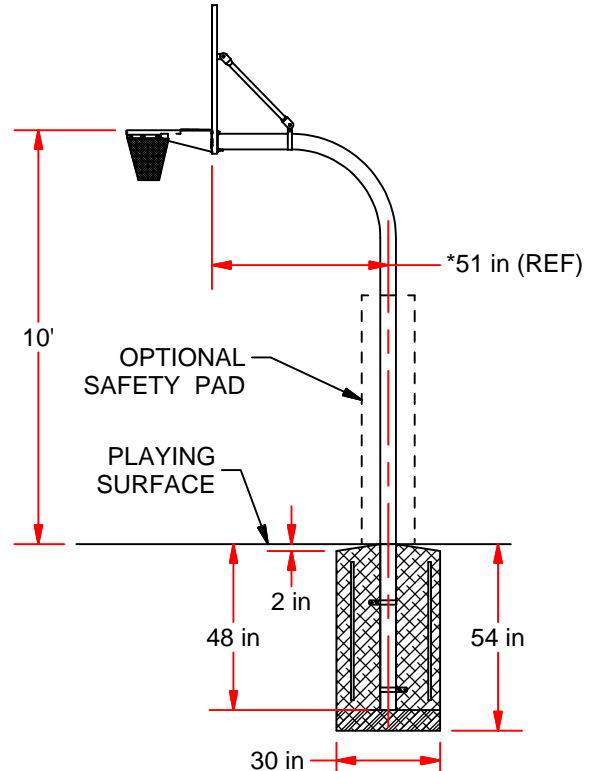

Goals:

GBSG-50 - Super Goal

UBG-500 - Ultimate
Playground

GB-55FL - Competitor Side
Court Flex

996 GOOSENECK

www.jaypro.com

IMAGINATION, PERFORMANCE
AND COMMITMENT SINCE 1953

DRAWING NAME / PART NUMBER:

996

DRAWN BY:

DONL

ISSUE DATE:

11/6/2009

CHK'D BY:

WVB

CHK DATE:

SHEET:

1 OF 1