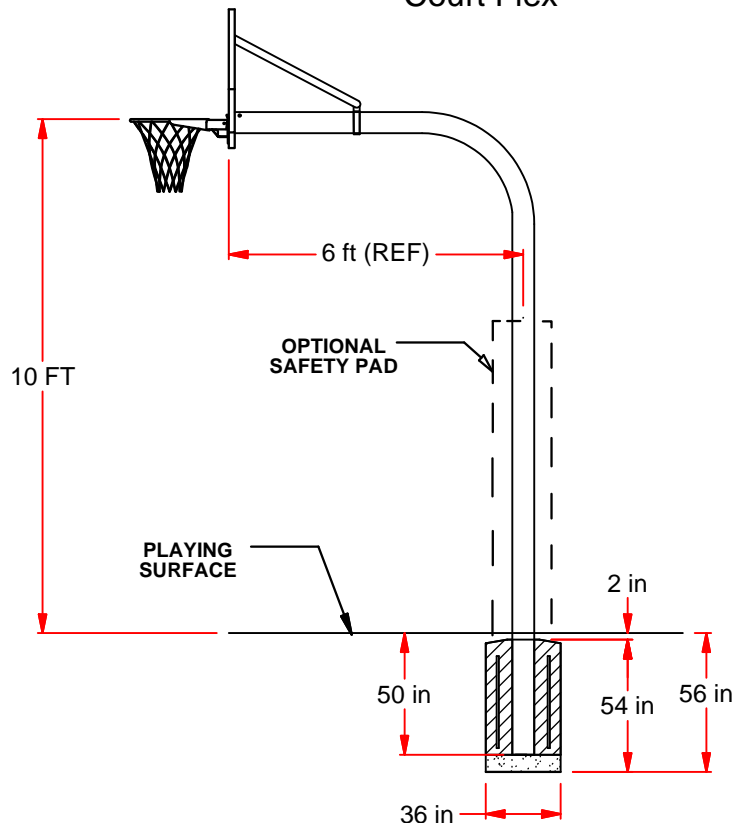

656

OUTDOOR BASKETBALL

ALUMINUM FAN / STEEL RECT / PERFORATED STEEL DIRECT MOUNT 6 Foot Extension

Rugged all galvanized steel 5 9/16 " Schedule 40 diameter post with direct mount welded to gooseneck for durability and stability, additionally two 1 5/16" diameter steel braces are provided with rectangular backboards. Easy to install and virtually maintenance free. See selection chart for backboard and goal combinations.

Actual dimensions may vary depending on choice of backboard used.

Boards:

- **ALB-24BT** - Fan Aluminum
- **850RB-BB** - Rectangular Steel
- **SR-PERF** - Steel Perforated
- **AL-PERF** - Aluminum Perforated

Goals:

- **GBSG-50** - Super Goal
- **UBG-500** - Ultimate Playground
- **GB-55FL** - Competitor Side Court Flex

656 GOOSE NECK

DRAWING NAME / PART NUMBER:

656

DRAWN BY: DONL	ISSUE DATE: 11/6/2009
CHK'D BY: WVB	CHK DATE:
SHEET: 1 OF 1