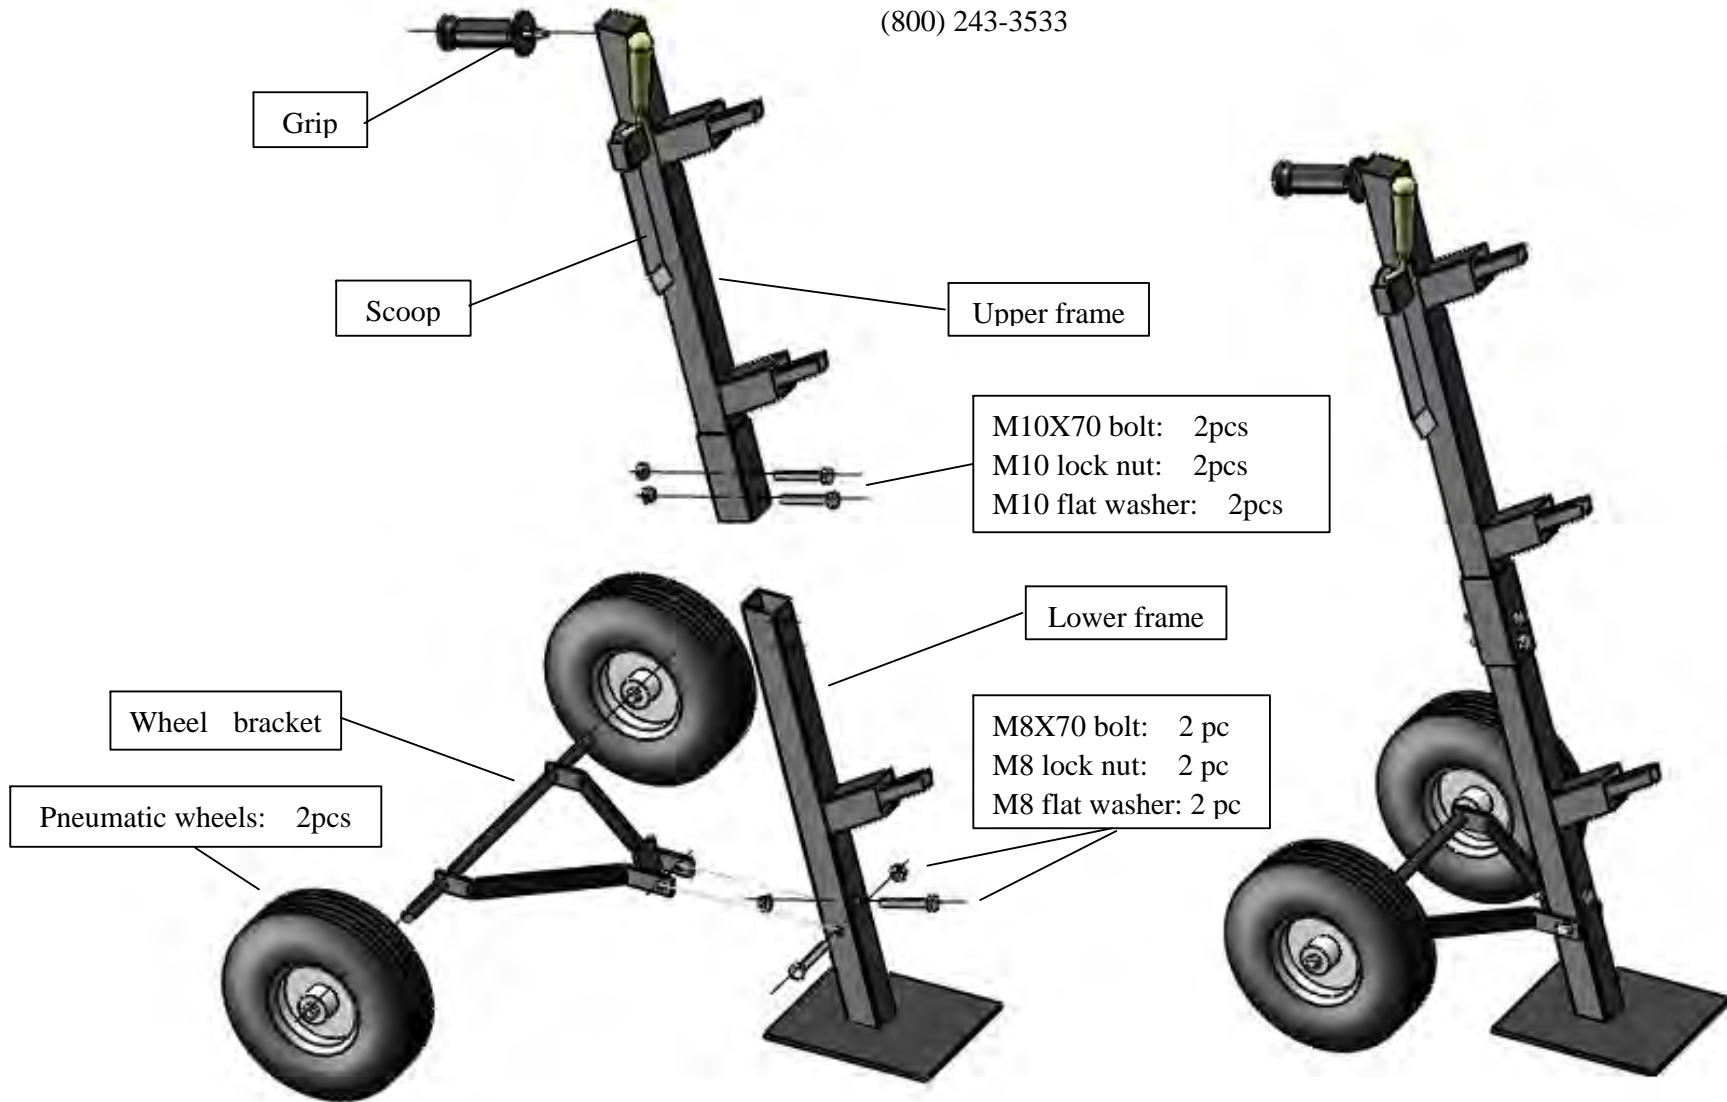

# Jaypro Sports

(800) 243-3533

1. Assemble the wheel bracket to the lower frame according to the drawing.
2. Assemble the Upper frame with the lower frame as shown.