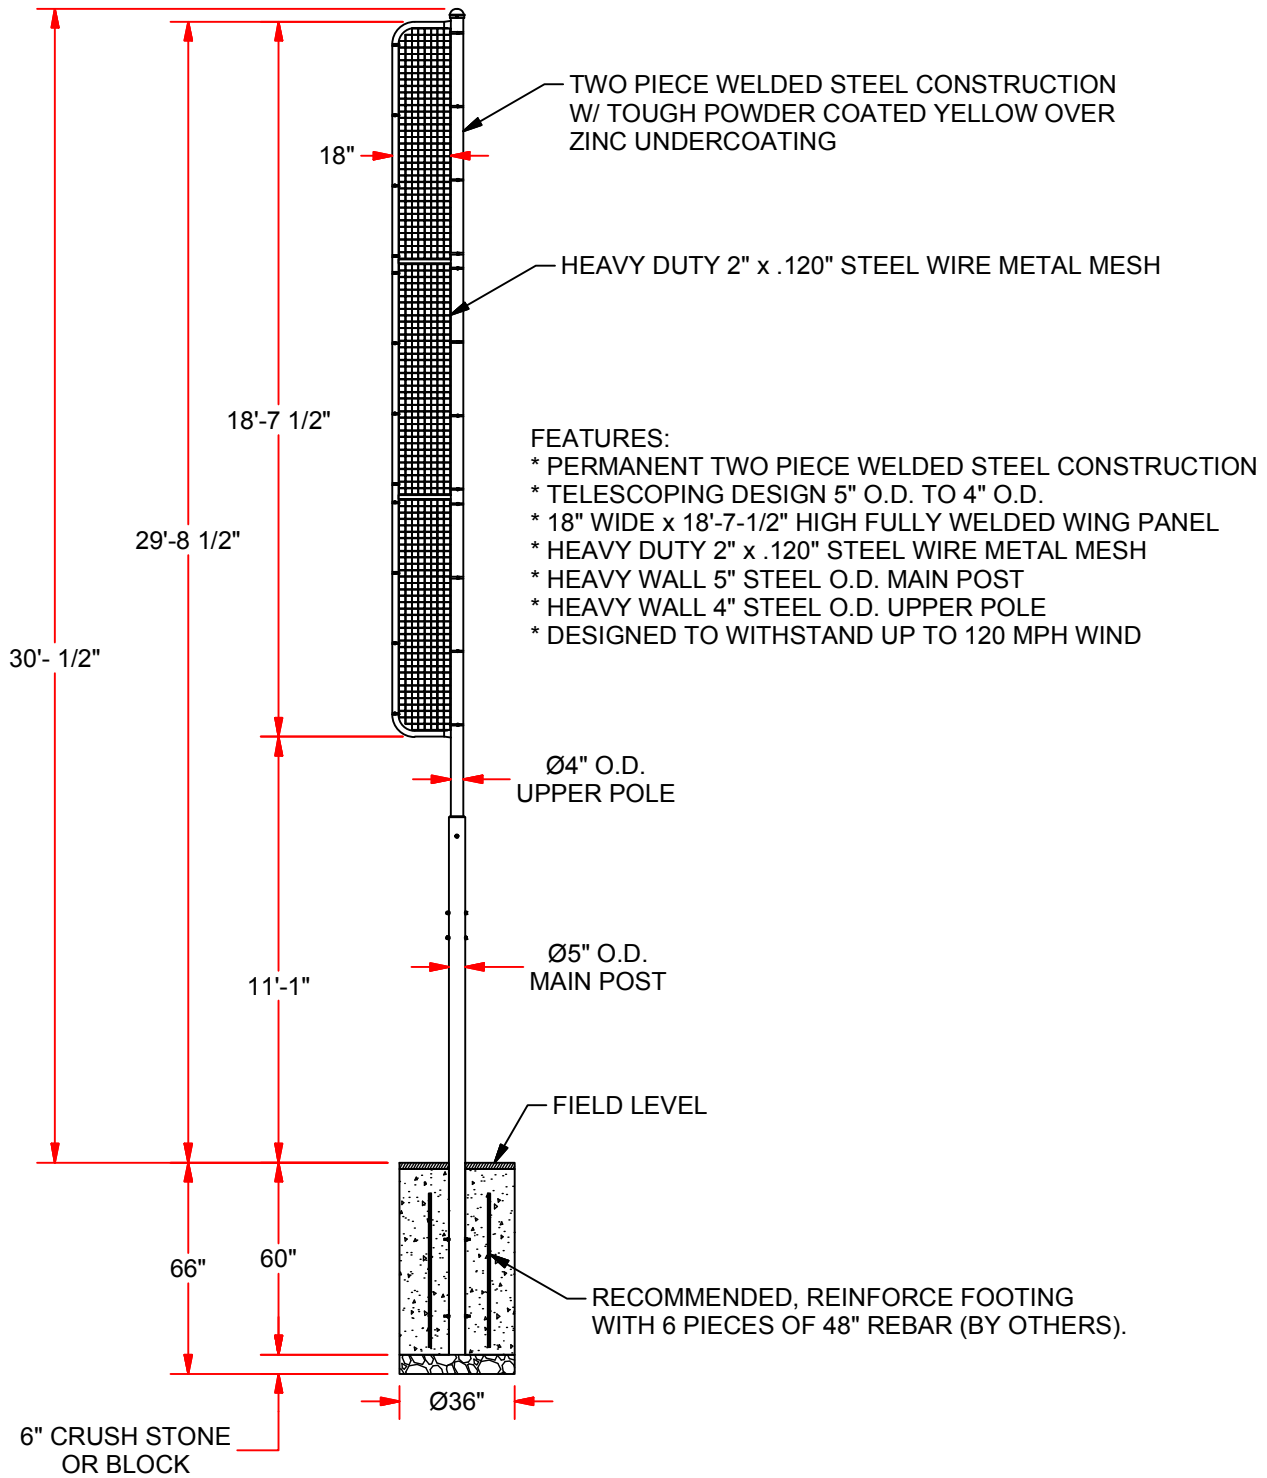

BBFP-30

30 FT PROFESSIONAL FOUL POLE

REV.	DESCRIPTION	DATE	BY
-	INITIAL RELEASE	8/27	Moone T.

BBFP-30
30 FT PROFESSIONAL FOUL POLE

THIS PRINT IS THE PROPERTY OF JAYPRO SPORTS, LLC.
AND MAY NOT BE REPRODUCED WITHOUT WRITTEN PERMISSION