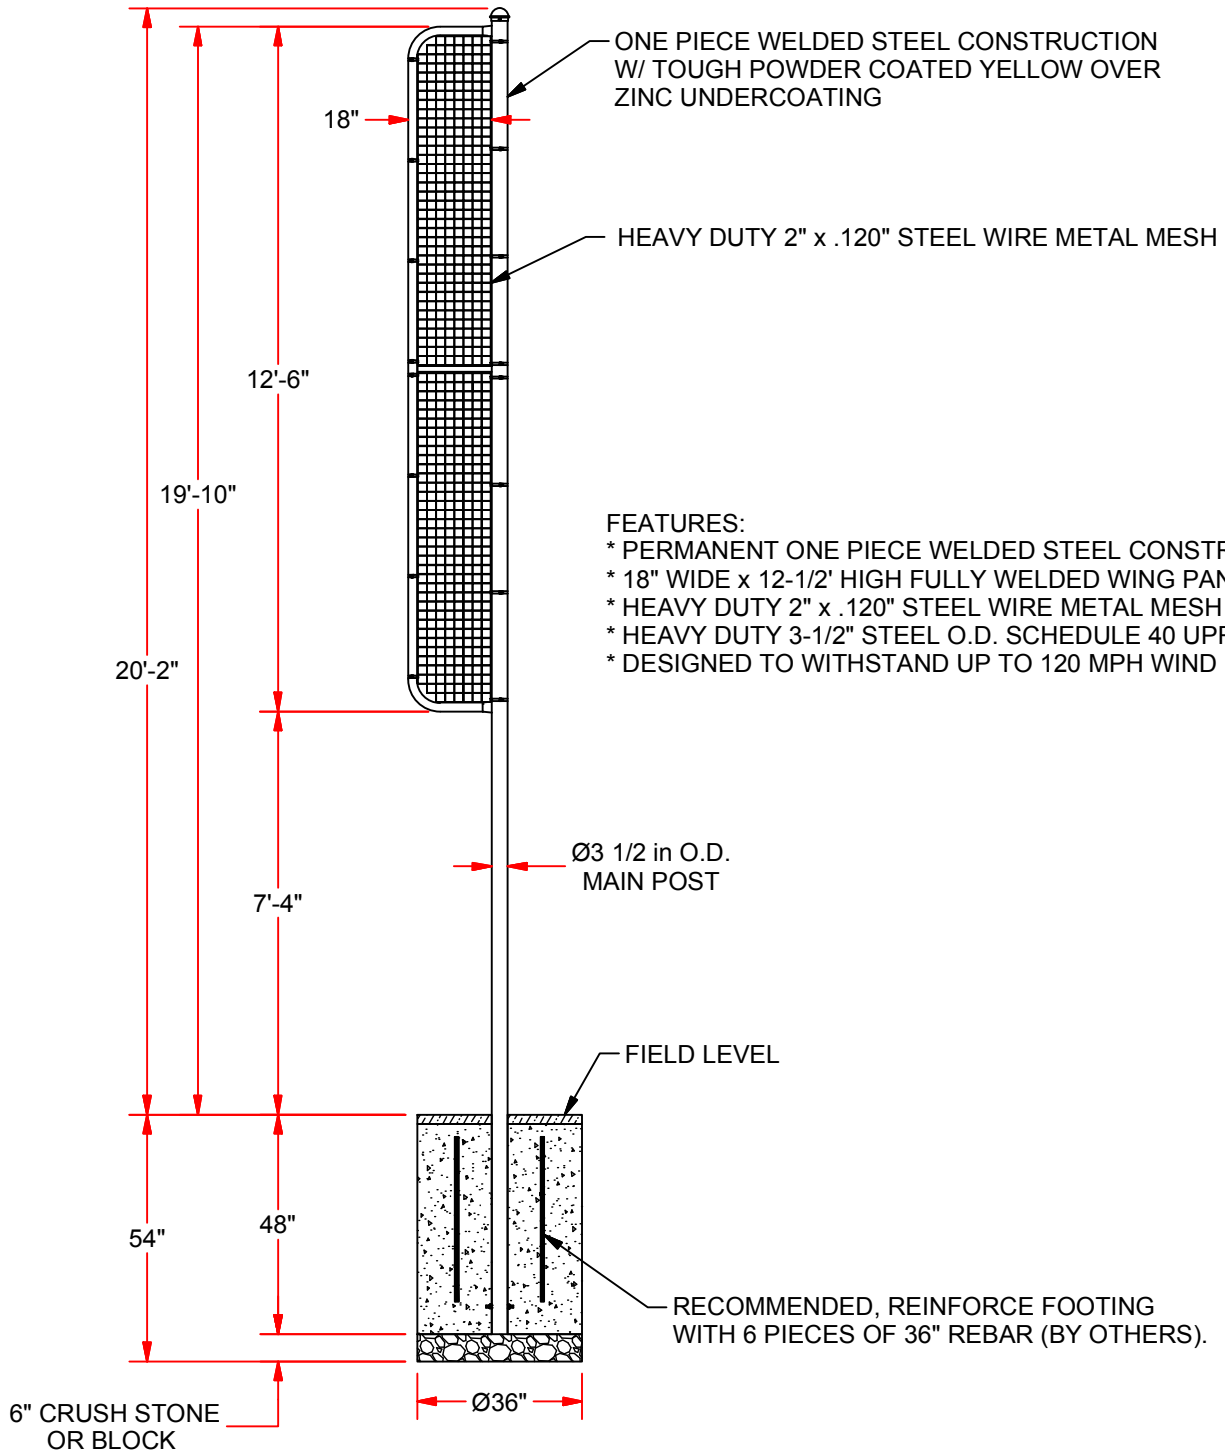

BBFP-20

20 FT PROFESSIONAL FOUL POLE

REV.	DESCRIPTION	DATE	BY
-	INITIAL RELEASE	8/27	Moore T.

BBFP-20
20 FT PROFESSIONAL FOUL POLE

THIS PRINT IS THE PROPERTY OF JAYPRO SPORTS, LLC.
AND MAY NOT BE REPRODUCED WITHOUT WRITTEN PERMISSION