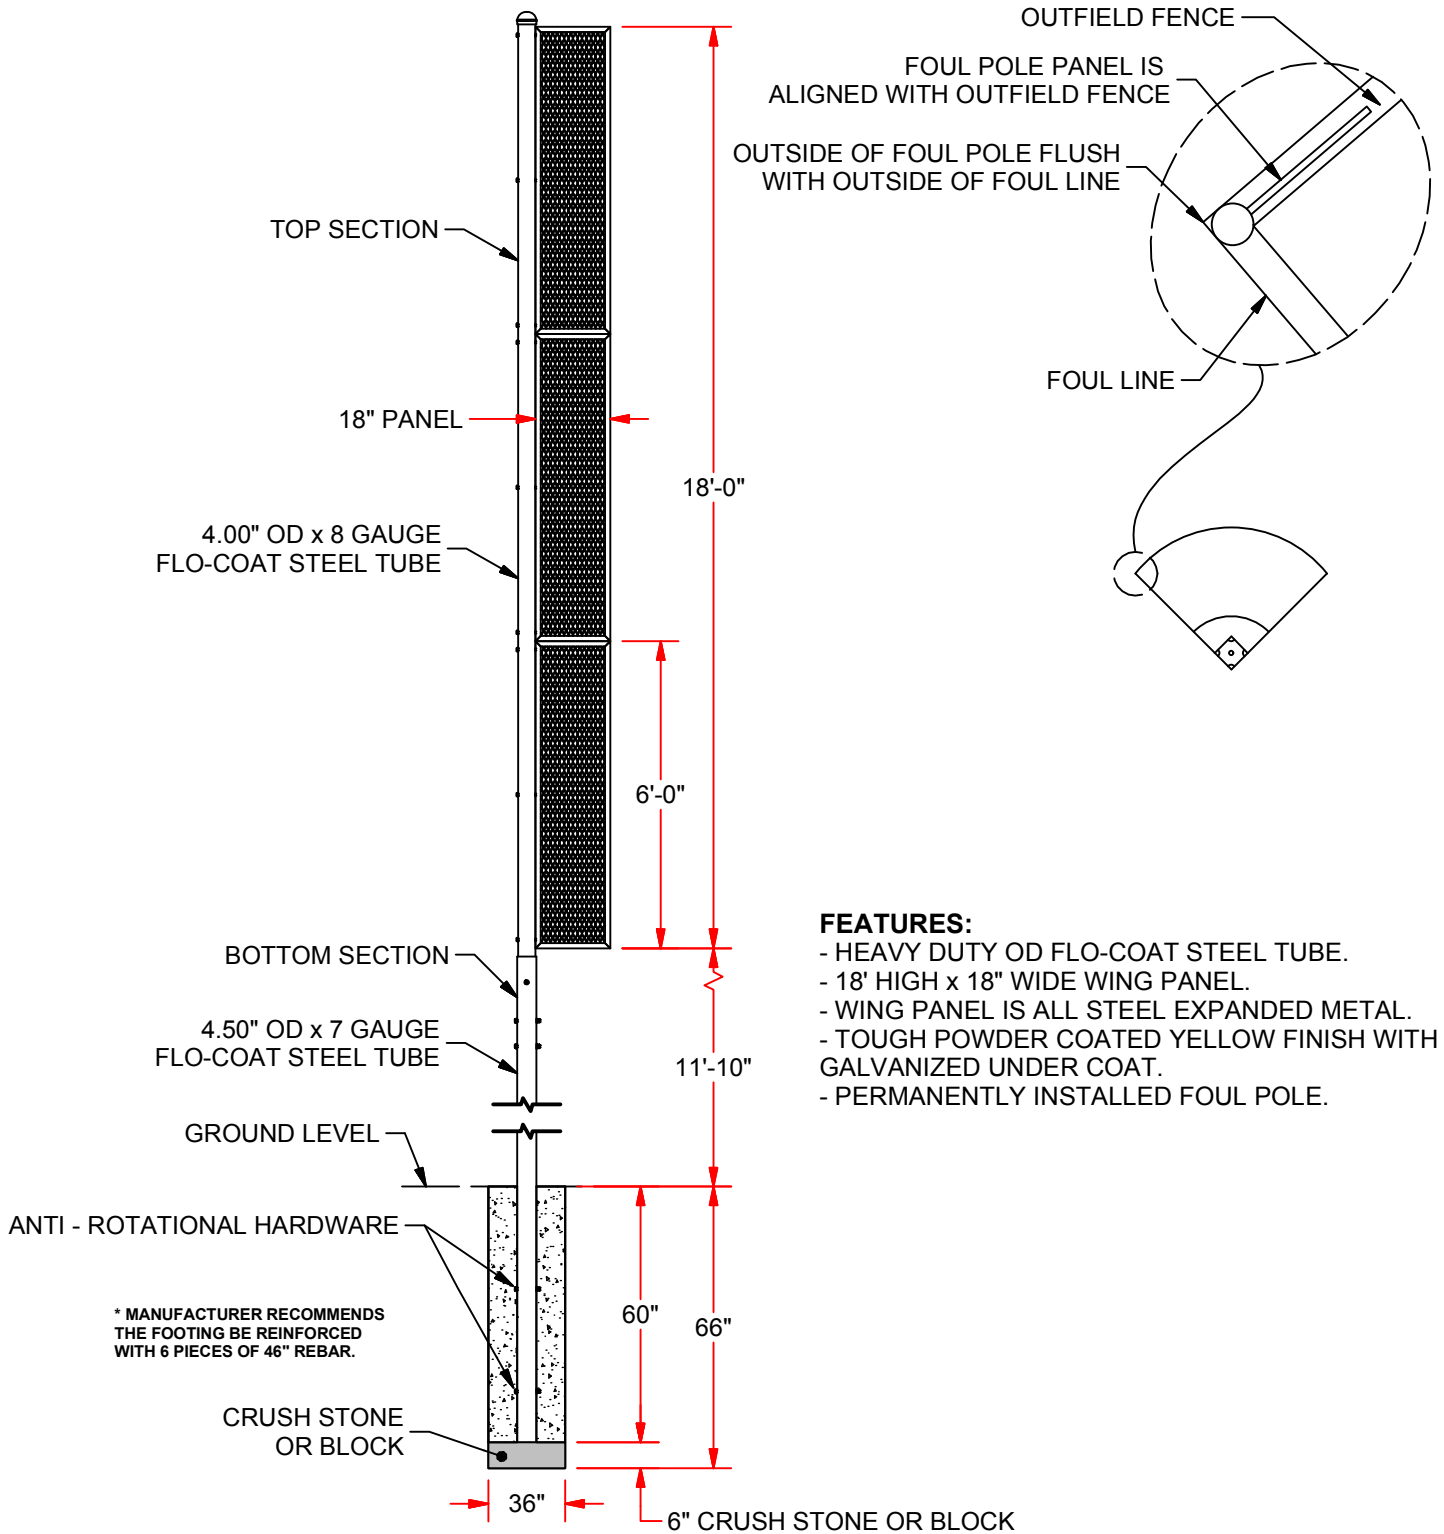

BBCFP-30

30' Collegiate Foul Pole

REV.	DESCRIPTION	DATE	BY
-	INITIAL RELEASE	6/12	Moone T.
A	ADDED ADDITIONAL DIMENSION	9/12	Moone T.

BBCFP-30

30' Collegiate Foul Pole

www.jaypro.com

FAX: 860.444.1779 (SALES)
860.440.0628 (ENG.)

PHONE: 800.243.0533 (TOLL FREE)
860.447.3001 (LOCAL)

JAYPRO SPORTS, LLC, 976 HARTFORD TURNPIKE, WATERFORD, CT 06385 USA

DRAWING NAME / PART NUMBER:	
BBCFP-30	
DRAWN BY:	ISSUE DATE:
Moone T.	6/26/2012
CHK'D BY:	CHK DATE:
WVB	9/5/2012
SHEET:	REV.
1 OF 1	A