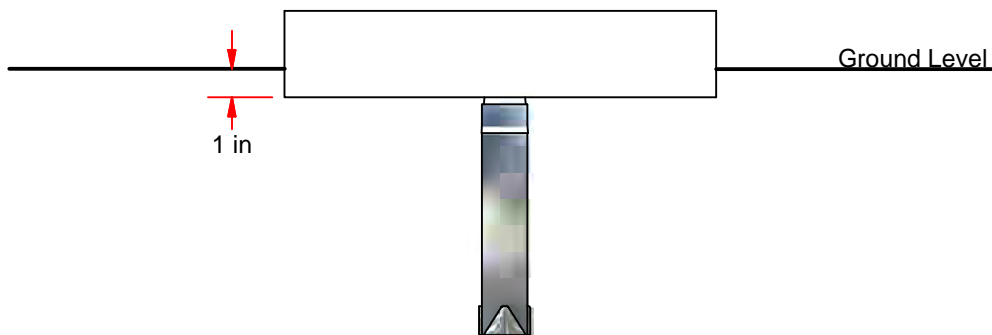

BB-200

"Hollywood" Style Bases

- Ideal for recreational play
- Shock absorbing and compresses on impact
- Includes 3 impact bases, 3 anchors, and 3 rubber plugs

CAUTION

Installer should make sure top of home plate is level with playing surface.