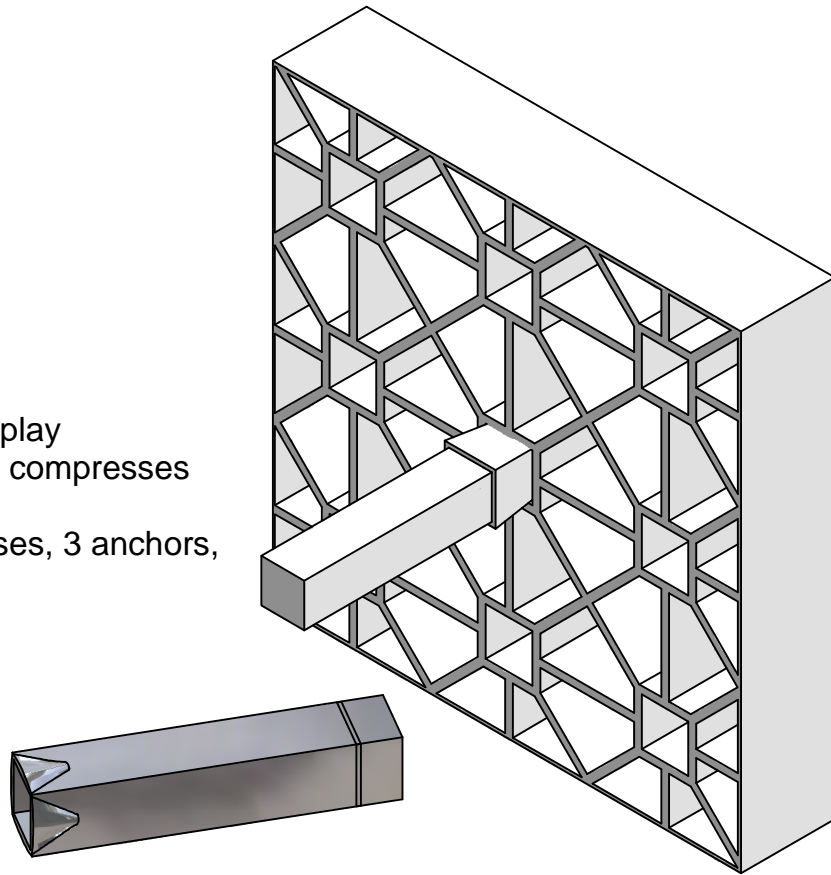

BB-200

"Hollywood" Style Bases

- Ideal for recreational play
- Shock absorbing and compresses on impact
- Includes 3 impact bases, 3 anchors, and 3 rubber plugs

CAUTION

Installer should make sure top of home plate is level with playing surface.