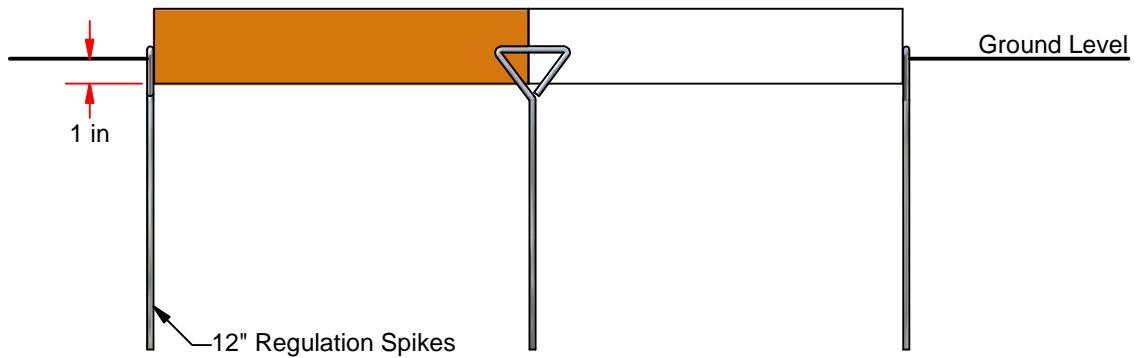

BB-150

Double Recreational First Base

- 30" x 15" x 3"
- Foam filled with nylon quilted cover
- Includes straps and 3 spikes

CAUTION

Installer should make sure base is one inch below playing surface.
To avoid injury, do not use in ground anchors in combination with this product.