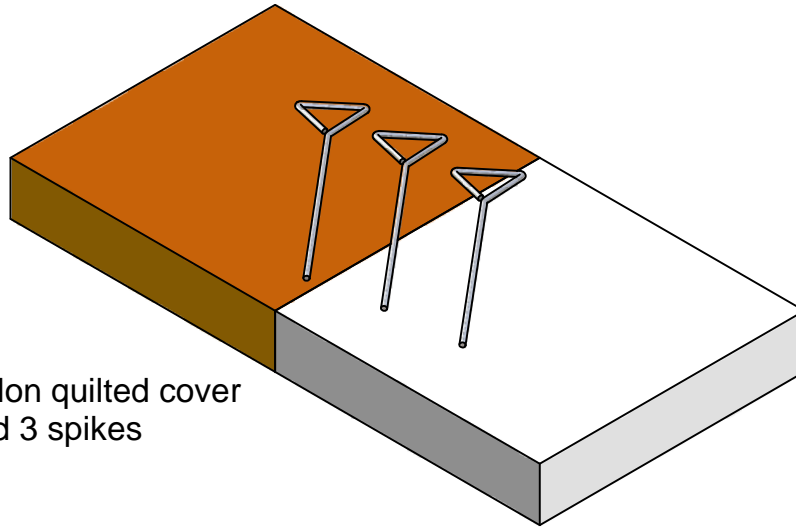

BB-150

Double Recreational First Base

- 30" x 15" x 3"
- Foam filled with nylon quilted cover
- Includes straps and 3 spikes

CAUTION

Installer should make sure base is one inch below playing surface.
To avoid injury, do not use in ground anchors in combination with this product.