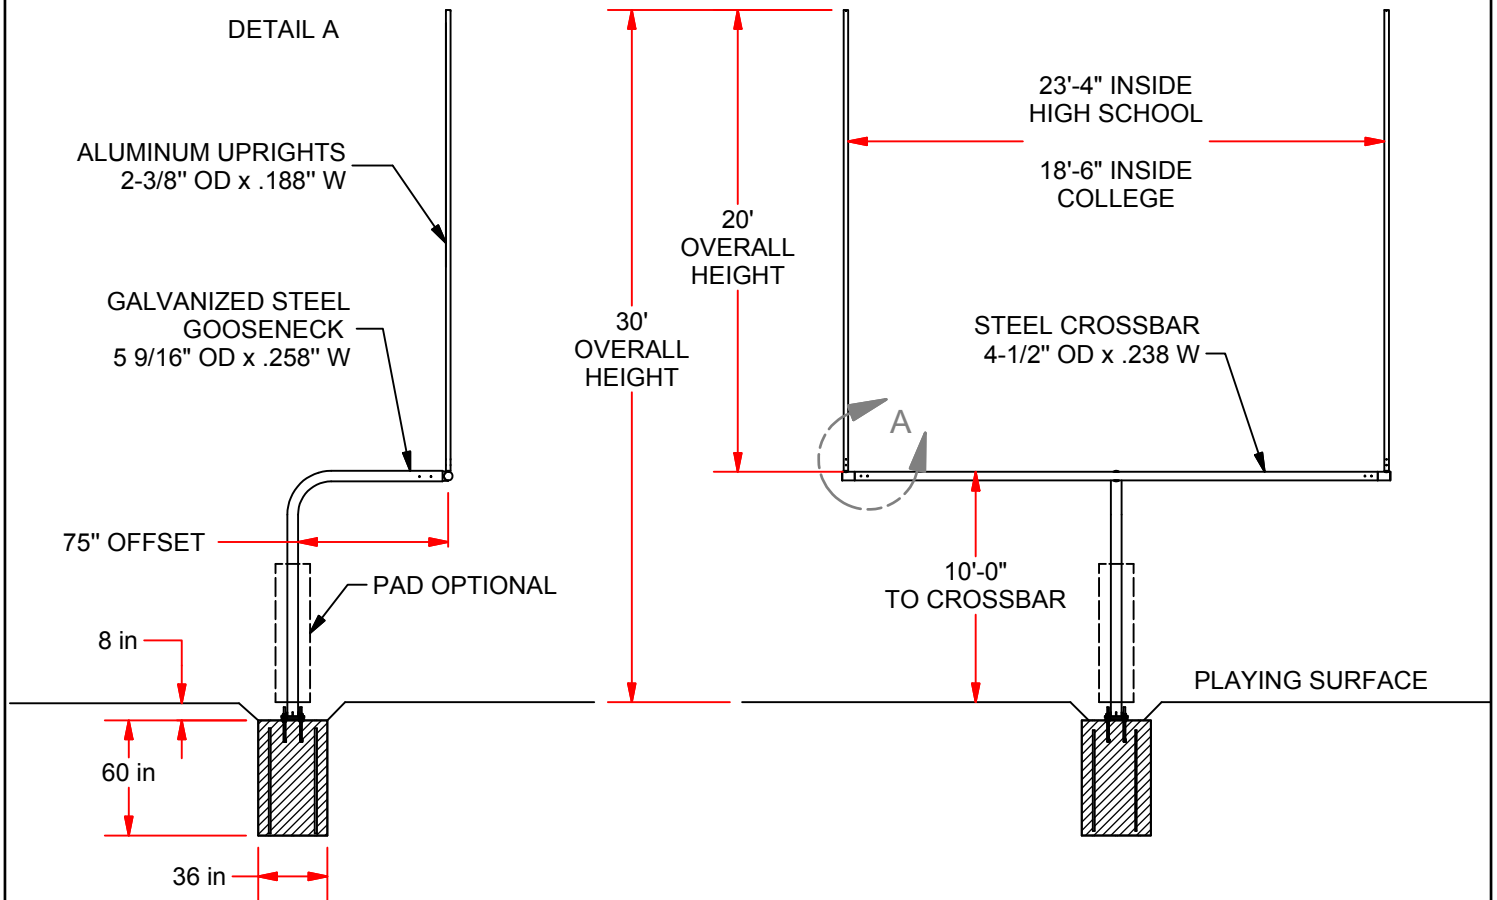

FBGP-700 / FBGP-700C

6 ft Offset Steel Football Goal Post with Adjustable Leveling Plate

ADJUSTABLE
END FITTING

HIGH SCHOOL:
FBGP-700 (WHITE)
FBGP-700YW (YELLOW)

COLLEGE:
FBGP-700C (WHITE)
FBGP-700CYW (YELLOW)

FEATURES:

- MEETS NFHS AND NCAA REGULATIONS
- ALLOWS FOR PRECISE LEVELING OF CROSSBAR AND PLUMBING OF UPRIGHTS
- ZINC PRIMED WITH STANDARD YELLOW OR WHITE POWDER COATED FINISH

OPTIONAL ACCESSORIES:

- NEON YELLOW (PNT-1NY)
- SAFETY PADDING (PPP-700)
- WIND STREAMERS (WS-42)
- ACCESS FRAME (FBGPAF-1)
- SOCCER GOAL ANCHOR KIT (SFGA-5)

NOT TO BE USED FOR INSTALLATION

FBGP-700 & FBGP-700C SPECIFICATIONS

www.jaypro.com

INNOVATION. PERFORMANCE
AND COMMITMENT SINCE 1953

DRAWING NAME / PART NUMBER: FBGP-700 / FBGP-700C	
DRAWN BY: DRL	ISSUE DATE: 3/15/2013
CHK'D BY: WVB	CHK DATE:
SHEET: 1 OF 1