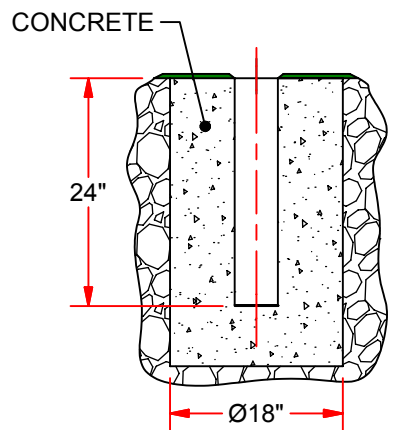

FBSC-240 / FBSC-240EB

OFFICIAL SOCCER / FOOTBALL GOAL

4" O.D. ROUND
EXTRUDED ALUMINUM

FEATURES:

- 8' x 24' x 10' x 4' (SOCCER GOAL DIMENSIONS)
- 23'-4" x 10' (HIGH SCHOOL FOOTBALL DIMENSIONS)
- MAIN SOCCER UPRIGHTS & CROSSBAR ARE 4" O.D. ROUND EXTRUDED ALUMINUM.
- FEATURING OUR EASY TRACK NET ATTACHMENT SYSTEM.
- REINFORCED CORNERS FOR EXTRA STRENGTH & DURABILITY.
- REMOVABLE SOCCER BACKSTAYS ARE 2" O.D.
- 10" LONG TOP FOOTBALL UPRIGHTS ARE 2-3/8" ALUMINUM.
- TOUGH POWDER COATED WHITE FINISH.
- MEETS NFSHSA & NCAA SPECIFICATIONS.
- DESIGNED FOR PERMANENT OR SEMI-PERMANENT INSTALLATION.
- OPTIONAL PADDING AND GROUND SLEEVES FOR SEMI-PERMANENT INSTALLATION. (AVAILABLE SEPARATELY)
- BACKSTAYS AVAILABLE IN EUROPEAN OR STANDARD WITH GROUND ANCHOR.