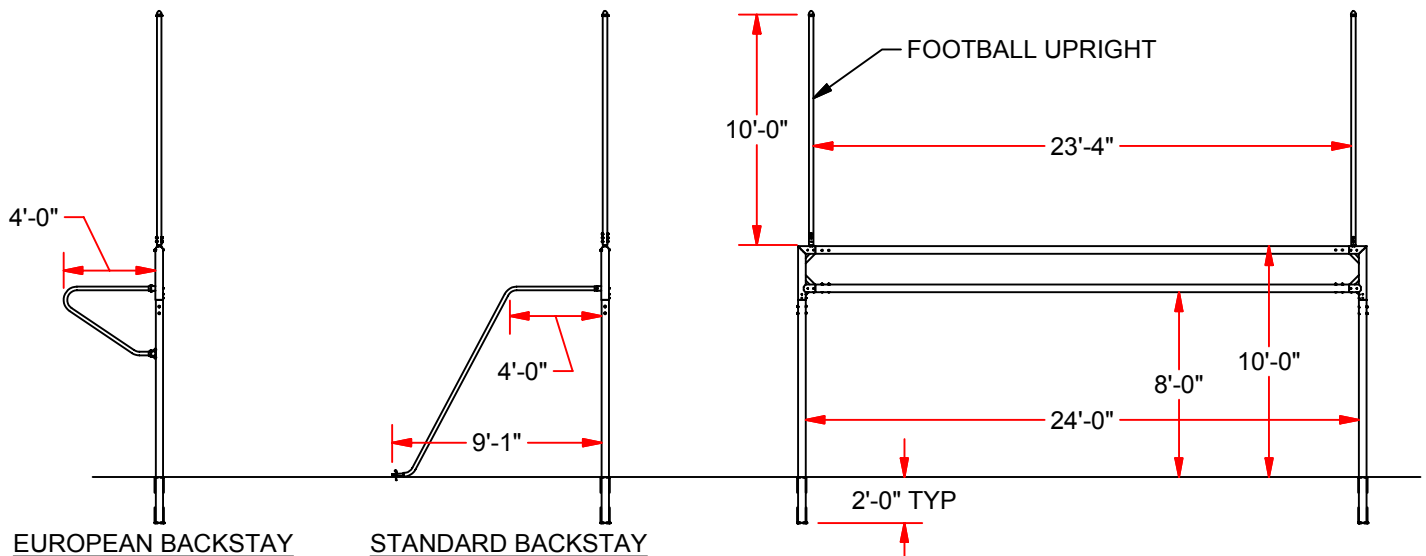

FBSC-240 / FBSC-240EB

OFFICIAL SOCCER / FOOTBALL GOAL

4" O.D. ROUND
EXTRUDED ALUMINUM

FEATURES:

- 8' x 24' x 10' x 4' (SOCCER GOAL DIMENSIONS)
- 23'-4" x 10' (HIGH SCHOOL FOOTBALL DIMENSIONS)
- MAIN SOCCER UPRIGHTS & CROSSBAR ARE 4" O.D. ROUND EXTRUDED ALUMINUM.
- FEATURING OUR EASY TRACK NET ATTACHMENT SYSTEM.
- REINFORCED CORNERS FOR EXTRA STRENGTH & DURABILITY.
- REMOVABLE SOCCER BACKSTAYS ARE 2" O.D.
- 10" LONG TOP FOOTBALL UPRIGHTS ARE 2-3/8" ALUMINUM.
- TOUGH POWDER COATED WHITE FINISH.
- MEETS NFSHSA & NCAA SPECIFICATIONS.
- DESIGNED FOR PERMANENT OR SEMI-PERMANENT INSTALLATION.
- OPTIONAL PADDING AND GROUND SLEEVES FOR SEMI-PERMANENT INSTALLATION. (AVAILABLE SEPARATELY)
- BACKSTAYS AVAILABLE IN EUROPEAN OR STANDARD WITH GROUND ANCHOR.