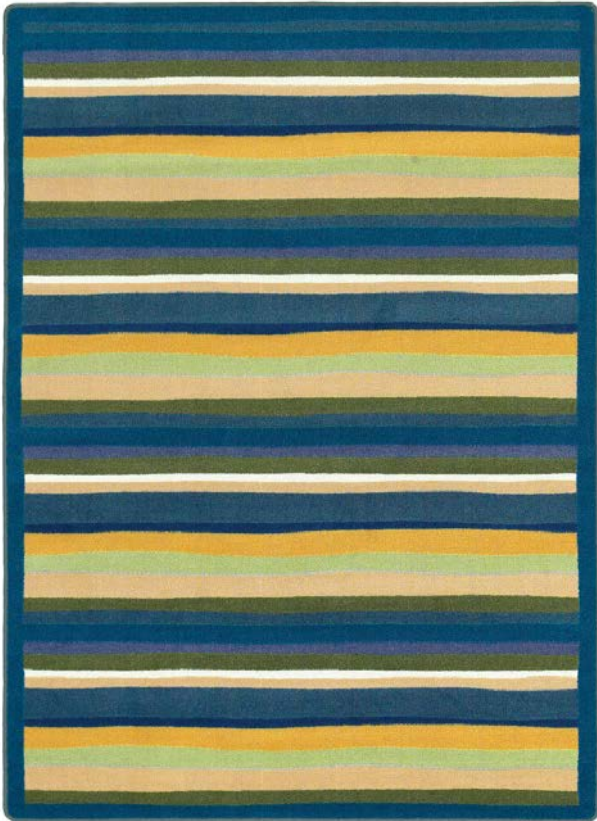

Yipes Stripes #1539

Yipes Stripes will be a delightful addition to your infant and early childhood space. Softly colored stripes create an unassuming yet attractive rug that is perfect for all ages.

Product Details

Collection:	Kid Essentials®
Fiber:	100% STAINMASTER® Nylon
Product Type:	Area Rugs
Backing:	SoftFlex®

Additional Options:

Specifications are subject to normal manufacturing tolerances. Sizes are approximate and actual carpet color may vary.

Colors

01 Bold

02 Soft

www.joycarpets.com