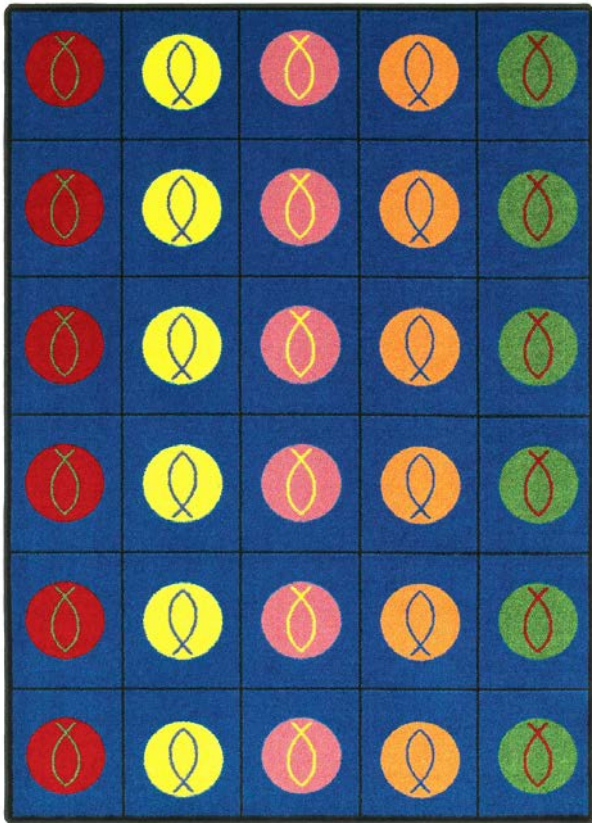

Circles & Symbols #1497

Circles & Symbols is an organizational carpet that will remind children to keep Christ in the center of their classroom and their lives. Size D and G have 30 circles and size C has 20 circles.

Product Details

Collection:	King`s Kid Essentials®
Fiber:	100% STAINMASTER® Nylon
Product Type:	Area Rugs
Backing:	SoftFlex®
Additional Options:	

Specifications are subject to normal manufacturing tolerances. Sizes are approximate and actual carpet color may vary.

Colors