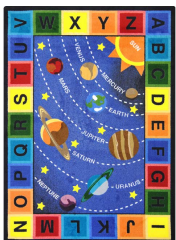

Space Alphabet #1677

Learn the alphabet, explore our solar system, and create the perfect spot for playing and reading with Space Alphabet on the floor

Product Details

Collection:	Kid Essentials®
Fiber:	100% STAINMASTER® Nylon
Product Type:	Area Rugs
Backing:	SoftFlex®

Additional Options:

Specifications are subject to normal manufacturing tolerances. Sizes are approximate and actual carpet color may vary.

Colors

www.joycarpets.com