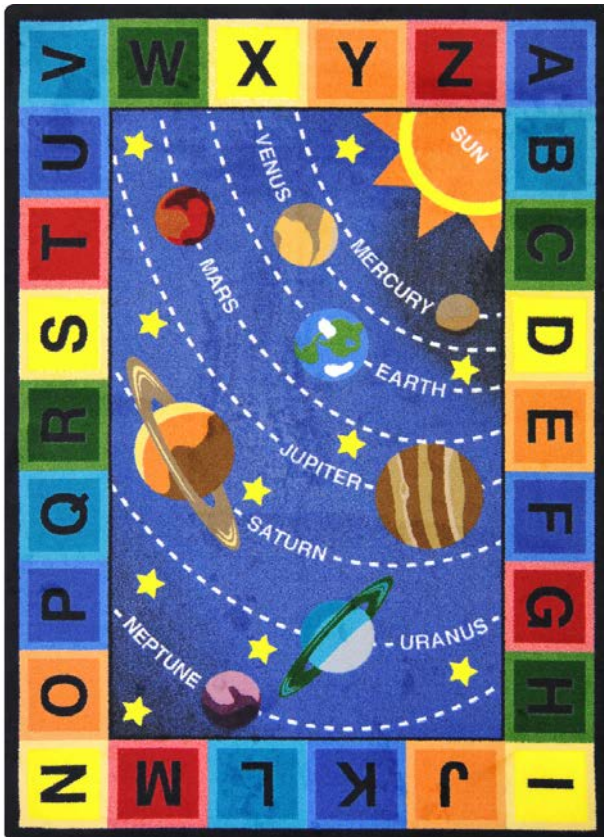

Space Alphabet #1677

Learn the alphabet, explore our solar system, and create the perfect spot for playing and reading with Space Alphabet on the floor

Product Details

Collection:	Kid Essentials®
Fiber:	100% STAINMASTER® Nylon
Product Type:	Area Rugs
Backing:	SoftFlex®

Additional Options:

Specifications are subject to normal manufacturing tolerances. Sizes are approximate and actual carpet color may vary.

Colors

www.joycarpets.com