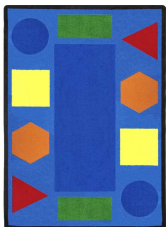

# Sitting Shapes #1671

Teach basic colors and shapes with Sitting Shapes on your floor. This simple yet brightly colored design is certain to be a welcome addition to any classroom décor.

## Product Details

<b>Collection:</b>	Kid Essentials®
<b>Fiber:</b>	100% STAINMASTER® Nylon
<b>Product Type:</b>	Area Rugs
<b>Backing:</b>	SoftFlex®

## Colors

01 Primary

01 Primary

01 Primary

01 Primary

01 Primary

02 Earthtone