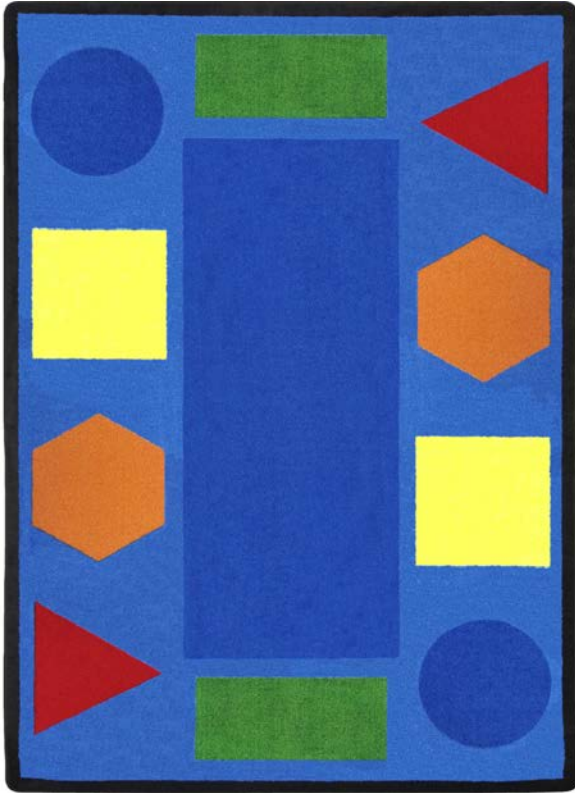

# Sitting Shapes #1671

Teach basic colors and shapes with Sitting Shapes on your floor. This simple yet brightly colored design is certain to be a welcome addition to any classroom décor.

## Product Details

<b>Collection:</b>	Kid Essentials®
<b>Fiber:</b>	100% STAINMASTER® Nylon
<b>Product Type:</b>	Area Rugs
<b>Backing:</b>	SoftFlex®

## Colors

01 Primary

01 Primary

01 Primary

01 Primary

01 Primary

02 Earthtone