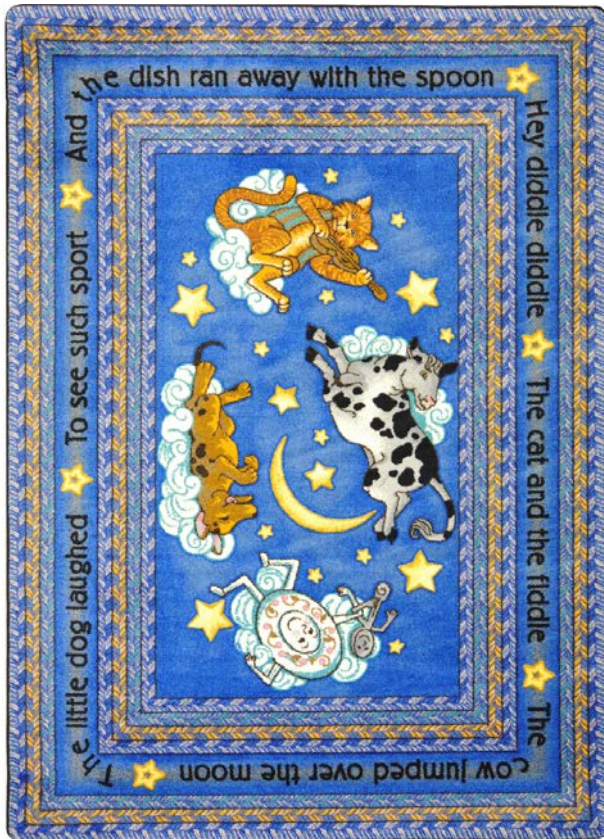

# Hey Diddle Diddle #1474

Young children will immediately recognize the playful characters from the familiar nursery rhyme "Hey Diddle Diddle". With a braided-rug design and bright, clear colors, this carpet will make the infant to pre-school children's spaces cheerful and cozy.

## Product Details

<b>Collection:</b>	Kid Essentials®
<b>Fiber:</b>	100% STAINMASTER® Nylon
<b>Product Type:</b>	Area Rugs
<b>Backing:</b>	SoftFlex®
<b>Additional Options:</b>	

Specifications are subject to normal manufacturing tolerances. Sizes are approximate and actual carpet color may vary.