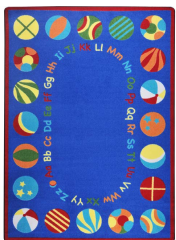

# Bouncy Balls #1780

Each colorful bouncy ball designates a seating area around the carpet edge where children can gather for group time. The upper and lower case alphabet forms a perfect elliptical inside border. Available in bold and soft tones.

## Product Details

<b>Collection:</b>	Kid Essentials®
<b>Fiber:</b>	100% STAINMASTER® Nylon
<b>Product Type:</b>	Area Rugs
<b>Backing:</b>	SoftFlex®
<b>Additional Options:</b>	

Specifications are subject to normal manufacturing tolerances. Sizes are approximate and actual carpet color may vary.

## Colors

01 Bold

02 Soft