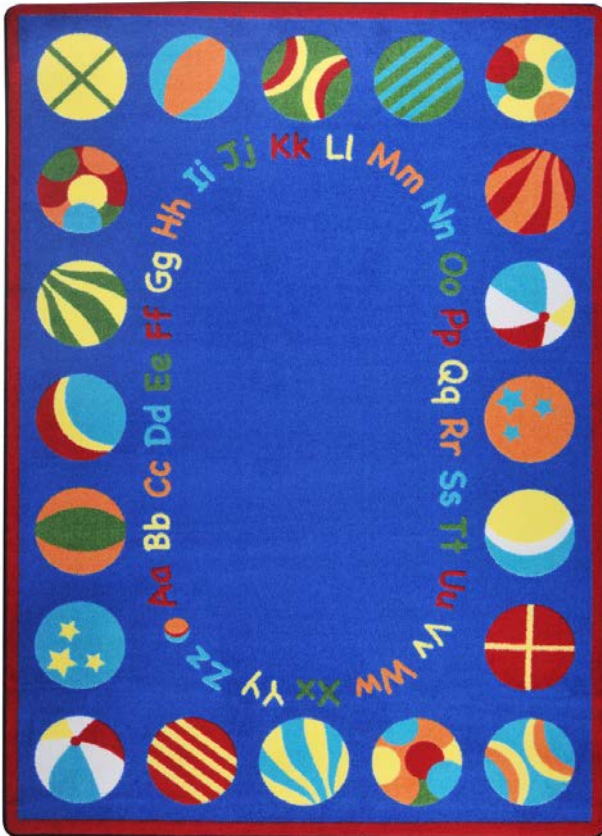

# Bouncy Balls #1780

Each colorful bouncy ball designates a seating area around the carpet edge where children can gather for group time. The upper and lower case alphabet forms a perfect elliptical inside border. Available in bold and soft tones.

## Product Details

<b>Collection:</b>	Kid Essentials®
<b>Fiber:</b>	100% STAINMASTER® Nylon
<b>Product Type:</b>	Area Rugs
<b>Backing:</b>	SoftFlex®
<b>Additional Options:</b>	

Specifications are subject to normal manufacturing tolerances. Sizes are approximate and actual carpet color may vary.

## Colors

01 Bold

02 Soft