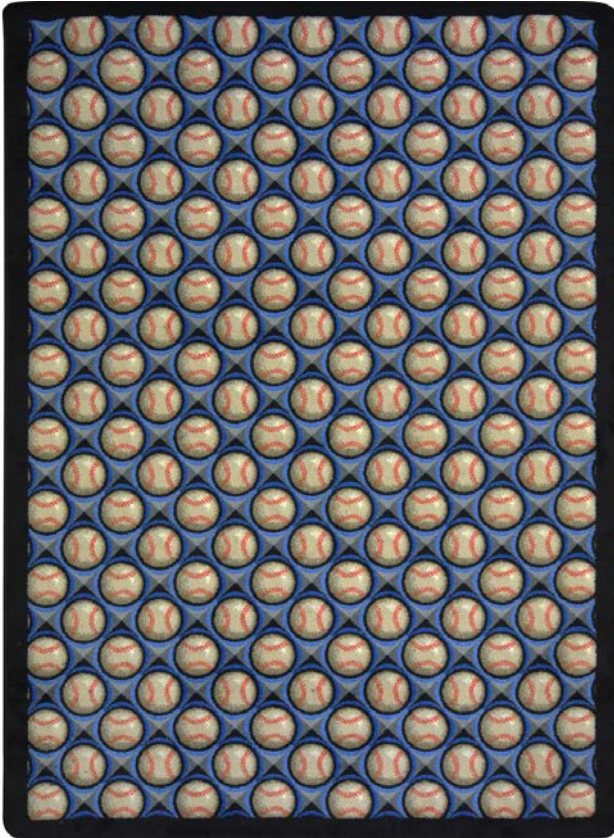

Bases Loaded #1522

Take a trip to the ballpark with Bases Loaded. For the baseball fanatic searching for the right carpet to complete a room's decor, this creative pattern is sure to be a home run.

Product Details

Collection:

Fiber: 100% STAINMASTER® Nylon

Product Type: Area Rugs

Backing: SoftFlex®

Additional Options: Carpet

Specifications are subject to normal manufacturing tolerances. Sizes are approximate and actual carpet color may vary.

Colors

01 Clear Skies

02 Leather Glove

03 Spring Training

04 Night Game

www.joycarpets.com