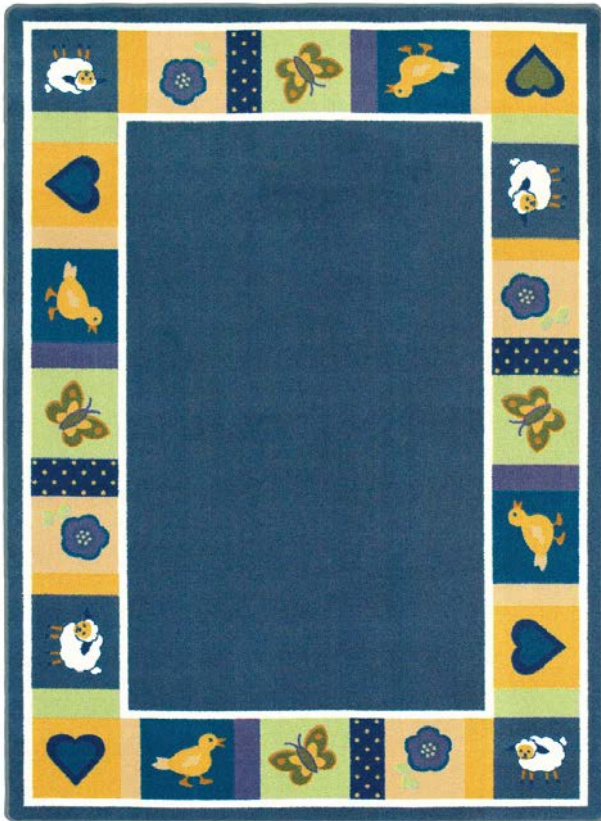

Baby Blues #1537

With six coordinating styles in both soft and bold versions, the Baby Love Collection will be a delightful addition to your infant and Early Childhood (3-8) spaces.

Product Details

Collection:	Kid Essentials®
Fiber:	100% STAINMASTER® Nylon
Product Type:	Area Rugs
Backing:	SoftFlex®
Additional Options:	

Specifications are subject to normal manufacturing tolerances. Sizes are approximate and actual carpet color may vary.

Colors

01 Bold

02 Soft

www.joycarpets.com