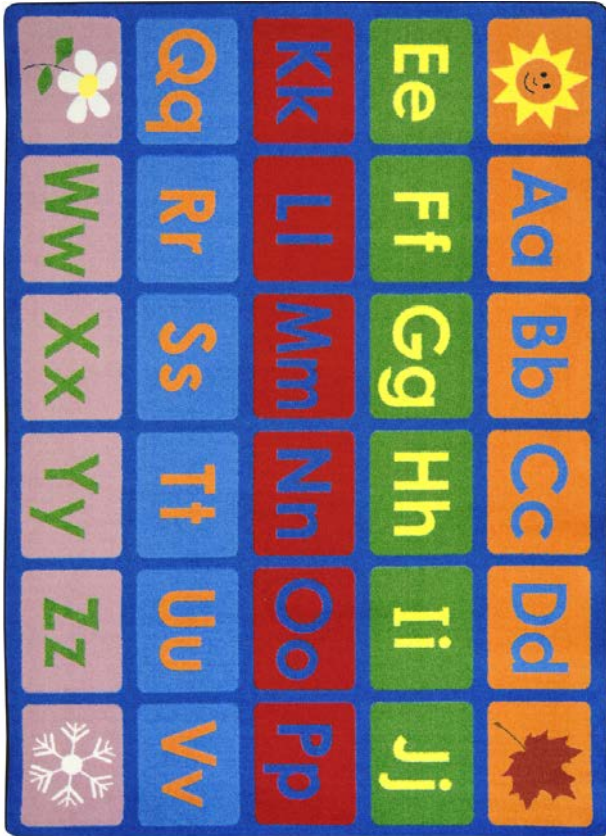

# Any Day Alphabet #1710

Young children who are learning the alphabet will enjoy this colorful rug with both upper and lower case letters. You can also begin discussions about the seasons with the simple shapes in the corners, and the individual squares will be a great organizational tool in the classroom.

## Product Details

<b>Collection:</b>	Kid Essentials®
<b>Fiber:</b>	100% STAINMASTER® Nylon
<b>Product Type:</b>	Area Rugs
<b>Backing:</b>	SoftFlex®
<b>Additional Options:</b>	

Specifications are subject to normal manufacturing tolerances. Sizes are approximate and actual carpet color may vary.

## Colors

01 Primary

02 Earthtone