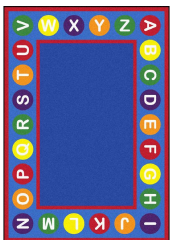

On this simple uncluttered rug, the alphabet letters mark the spot where children can gather for group sharing time or individual activities.

Product Details

Collection:	Kid Essentials®
Fiber:	100% STAINMASTER® Nylon
Product Type:	Area Rugs
Backing:	SoftFlex®

Additional Options:

Specifications are subject to normal manufacturing tolerances. Sizes are approximate and actual carpet color may vary.

Colors

01 Primary

01 Primary

01 Primary

02 Earthtone

02 Earthtone