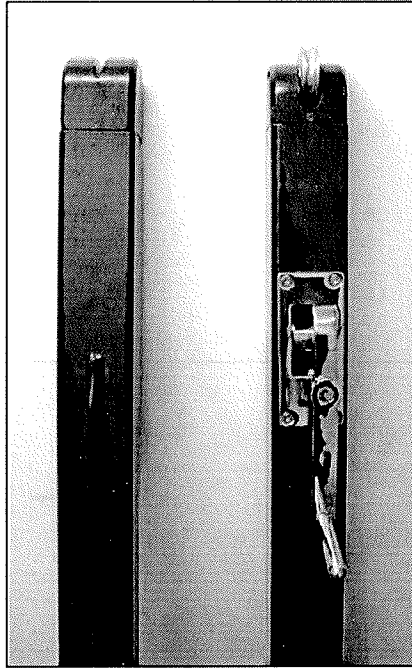

STP-200

Deluxe Square Wind Club Tennis Posts

Deluxe Internal Wind Club Tennis Posts

Excellent choice to get the "Tennis Club" look with the durability of our institutional series posts available in round or square.

- >3" round or square 11 gauge steel posts are powder coated green for excellent durability
- >Solid stainless steel internal worm gear winch with self locking gear mechanism to prevent recoil during winding.
- >Removable winch handle for safety.
- >Includes welded lacing rods for securing net to the post.
- >Nets available seperately.
- >Ground sleeves available for semi-permanent installation.