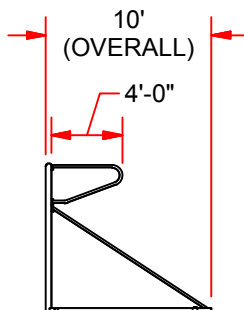

OPTIONAL SOCCER / FOOTBALL ANCHOR KIT

SGP-600AX
NOVA PREMIERE™ ADJUSTABLE