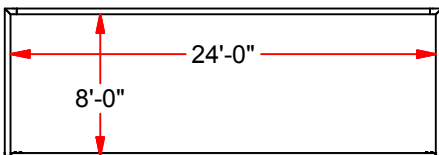

OPTIONAL SOCCER / FOOTBALL ANCHOR KIT

SGP-600AX
NOVA PREMIERE™ ADJUSTABLE