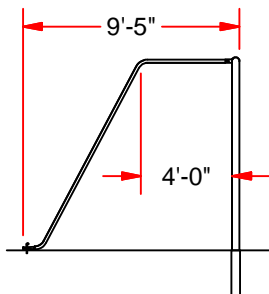

FULL BACKSTAY