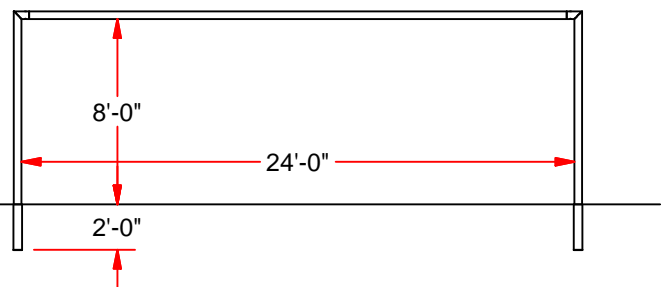

REV.	DESCRIPTION	DATE	BY
-	INITIAL RELEASE	2/11	MT

SGP-440 / SGP-440EB
NOVA CLASSIC™ SEMI-PERMANENT

COPYRIGHT 2006
JAYPRO SPORTS, LLC.
ALL RIGHTS RESERVED

www.jaypro.com

FAX:
860.444.1779 (SALES)
860.440.0628 (ENG.)

PHONE:
800.243.0533 (TOLL FREE)
860.447.3001 (LOCAL)

JAYPRO SPORTS, LLC, 976 HARTFORD TURNPIKE, WATERFORD, CT 06385 USA

DRAWING NAME / PART NUMBER: SGP-440 / SGP-440EB	
DRAWN BY: Moune T.	ISSUE DATE: 2/18/2011
CHK'D BY: WVB	REV.:
SHEET: 1 OF 1	REV.: