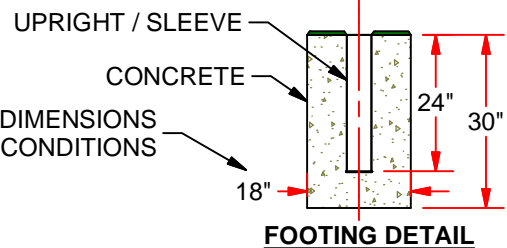

FULL BACKSTAY