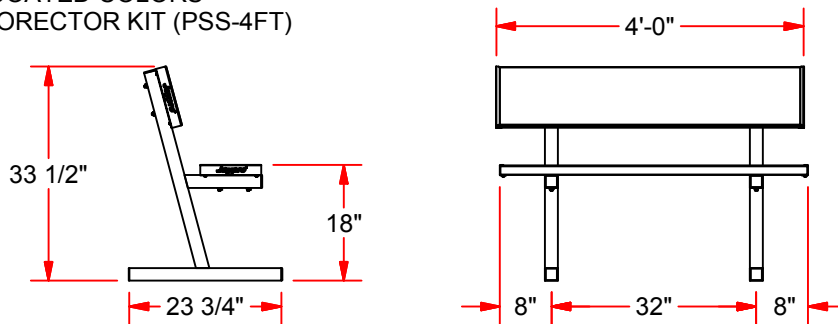

OPTIONS:

- CUSTOM POWDER COATED COLORS
- OPTIONAL FLOOR PROTECTOR KIT (PSS-4FT)

PB40PC

4' COURT SIDE TENNIS BENCH

© COPYRIGHT 2014 JAYPRO SPORTS, LLC. ALL RIGHTS RESERVED
THIS PRINT IS THE PROPERTY OF JAYPRO SPORTS, LLC. AND MAY
NOT BE REPRODUCED WITHOUT WRITTEN PERMISSION

www.jaypro.com
(800) 243-0533
976 Hartford Turnpike
Waterford, CT 06385 USA

Sheet 1 of 1