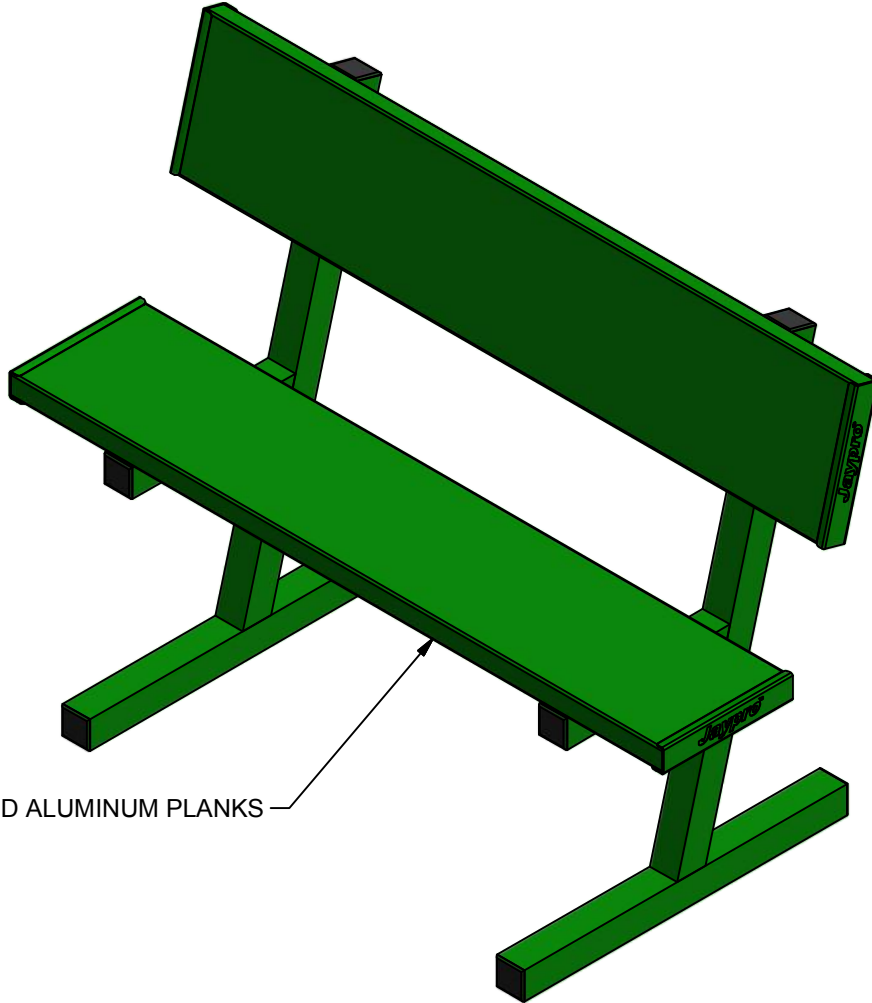

PB40PC 4' COURT SIDE TENNIS BENCH

10" WIDE NON-SKID ALUMINUM PLANKS

FEATURES:

- 10" WIDE NON-SKID ALUMINUM PLANKS
- 2" x 2" HEAVY DUTY GALVANIZED STEEL LEGS FOR SUPERIOR RUST RESISTANCE
- PLANKS ARE SUPPORTED BY A STRONG, GALVANIZED STEEL UNDERSTRUCTURE
- PLAYER BENCH WITH SEAT BACK
- SEAT PLANK IS 18" FROM GROUND
- FLOOR PROTECTION KIT AVAILABLE FOR INDOOR USE

OPTIONS:

- CUSTOM POWDER COATED COLORS
- OPTIONAL FLOOR PROTECTOR KIT (PSS-4FT)

PB40PC

4' COURT SIDE TENNIS BENCH

© COPYRIGHT 2014 JAYPRO SPORTS, LLC. ALL RIGHTS RESERVED
THIS PRINT IS THE PROPERTY OF JAYPRO SPORTS, LLC. AND MAY
NOT BE REPRODUCED WITHOUT WRITTEN PERMISSION