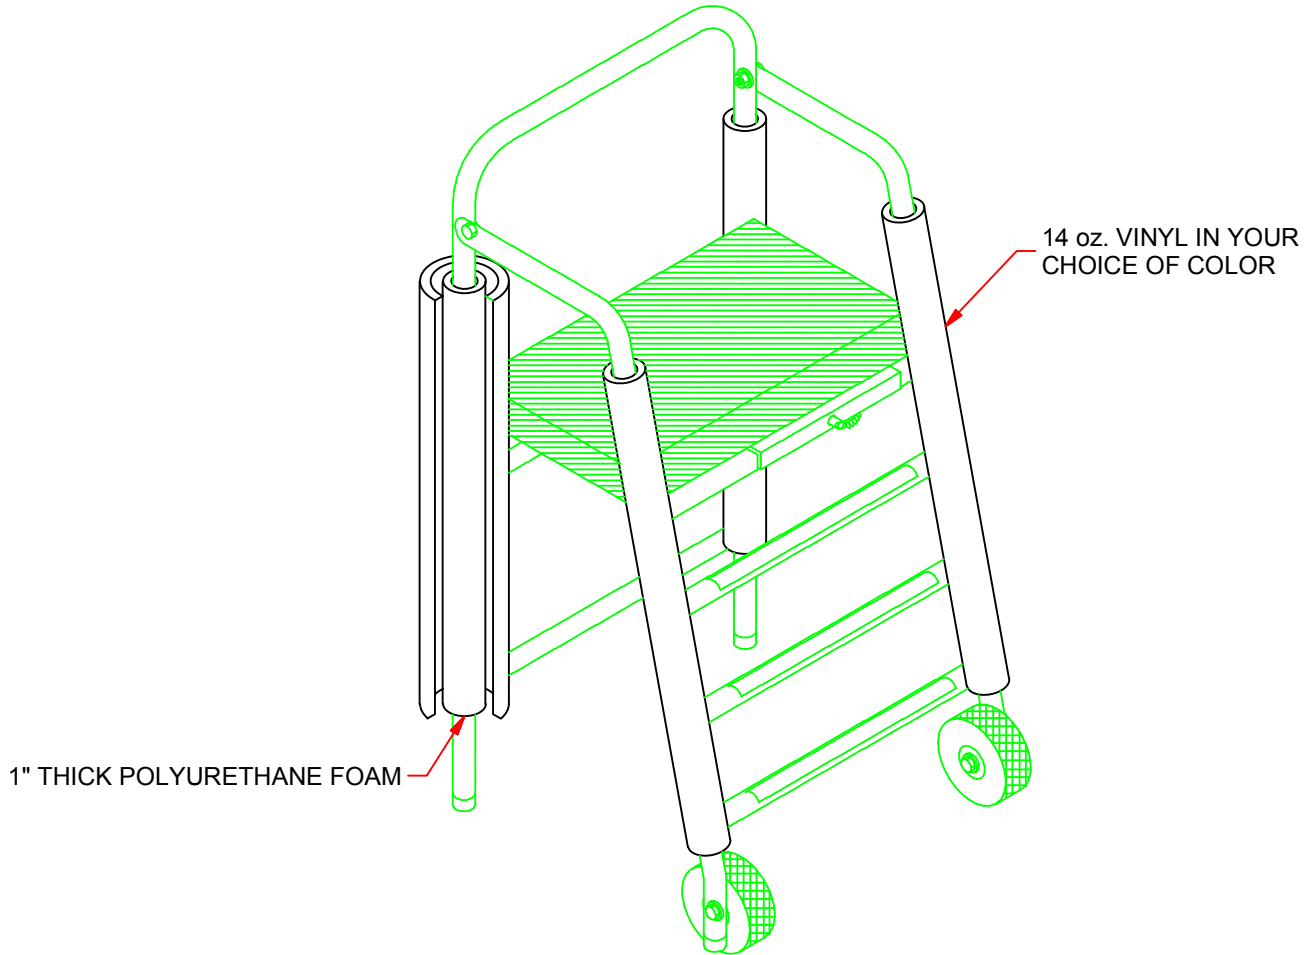

VRS-60P

REFEREE STAND PAD

FEATURES:

- FITS BOTH THE VRS-8000 AND VRS-6000 REFEREE STAND
- 1" THICK POLYURETHANE FOAM
- WRAPPED IN 14 oz. VINYL IN YOUR CHOICE OF COLOR.
- MEETS SPECIFICATIONS FOR COMPETITIVE PLAY

OPTIONS: (PLEASE SPECIFY)

☐ Tan	☐ Red
☐ Kelly Green	☐ Yellow
☐ Forest Green	☐ Orange
☐ Grey	☐ Black
☐ Purple	☐ Light Blue
☐ Maroon	☐ Navy Blue
☐ Royal Blue	

VRS-60P
REFEREE STAND PAD