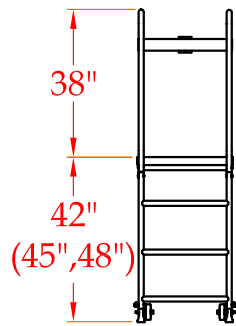

## Referee Stand

Sturdy two leg design provides exceptional stability and durability with its blue or red powder coated finish. Clamp on  $1\frac{5}{16}$ " steel tubing frame mounts to most standards. Platform padding adds extra comfort for referees! Adjustable height and wheels for portability. Specify color when ordering (red or blue).

**Notes:**

1. Stand can be adjusted to three (3) different height settings:

- A. Loosen clamp handle
- B. Pull (2) quick release pins
- C. Slide frame up or down
- D. Reinsert quick pins

**SIDE VIEW**

**FRONT VIEW**