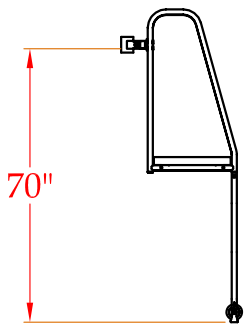

## Referee Stand

Sturdy two leg design provides exceptional stability and durability with its blue or red powder coated finish. Clamp on  $1\frac{5}{16}$ " steel tubing frame mounts to most standards. Platform padding adds extra comfort for referees! Adjustable height and wheels for portability. Specify color when ordering (red or blue).

**Notes:**

1. Stand can be adjusted to three (3) different height settings:

- A. Loosen clamp handle
- B. Pull (2) quick release pins
- C. Slide frame up or down
- D. Reinsert quick pins

**SIDE VIEW**

**FRONT VIEW**