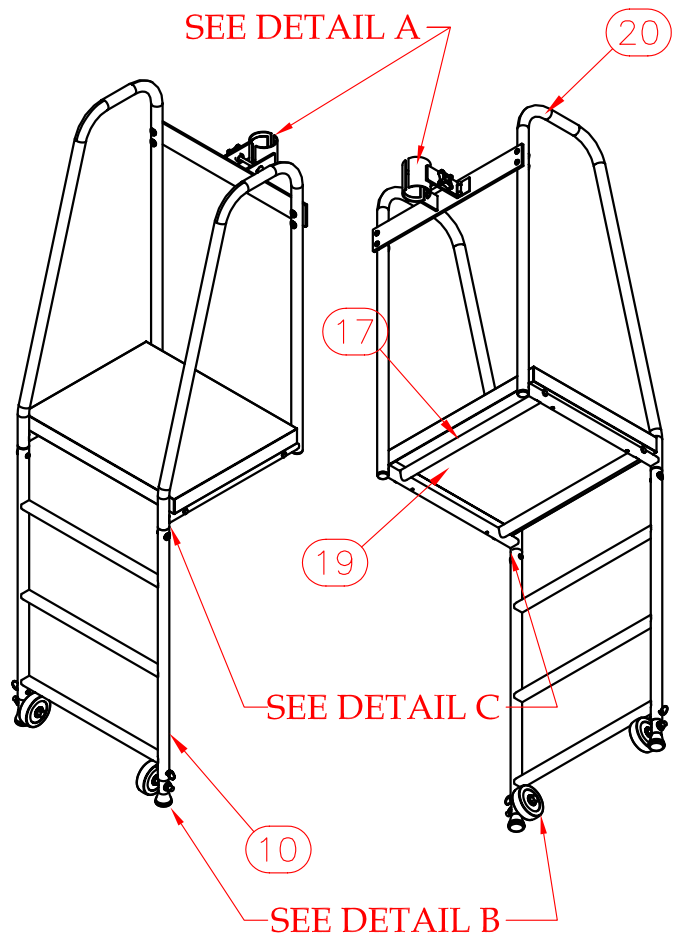

## Referee Stand

Sturdy two leg design provides exceptional stability and durability with its blue or red powder coated finish. Clamp on  $1\frac{5}{16}$ " steel tubing frame mounts to most standards. Platform padding adds extra comfort for referees! Adjustable height and wheels for portability. Specify color when ordering (red or blue).

**Notes:**

1. Stand can be adjusted to three (3) different height settings:

- A. Loosen clamp handle
- B. Pull (2) quick release pins
- C. Slide frame up or down
- D. Reinsert quick pins

**SIDE VIEW**

**FRONT VIEW**