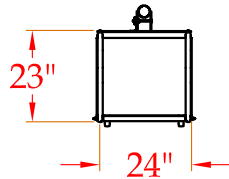

**Notes:**

1. Stand can be adjusted to three (3) different height settings:

- A. Loosen clamp handle
- B. Pull (2) quick release pins
- C. Slide frame up or down
- D. Reinsert quick pins

**SIDE VIEW**

**FRONT VIEW**