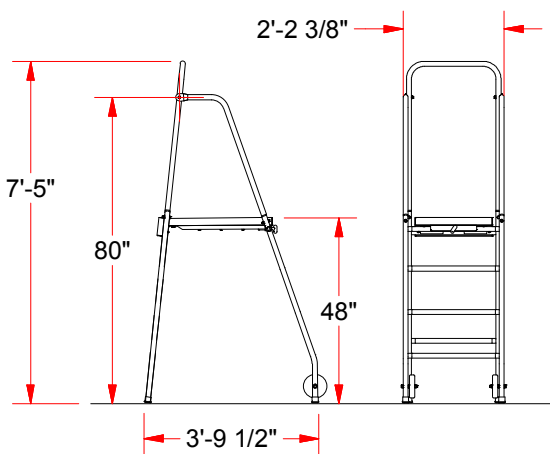

FEATURES:

- CONSTRUCTED OF STURDY 1-5/16" DIAMETER STEEL
- GREY POWDER COATED FINISH
- VINYL COATED AND PADDED PLATFORM FOR REFEREE COMFORT
- ALL WELDED FRAME SUPPORT WITH NON-SLIP FOOT TREADS
- FOLDS TO 84" H x 30" W x 10" D FOR COMPACT STORAGE
- VINYL COATED, PADDED PLATFORM IS 48" ABOVE FLOOR
- WHEELS ON FRONT LEG FOR EASY TRANSPORT
- INCLUDES WELDED FRAME PLATFORM SUPPORT, FOUR LEGS WITH PROTECTIVE RUBBER TIPS AND FOUR 4" NON-MARRING WHEELS

OPTIONS:

- EDGE PADDING FOR REFEREE STAND (VRS-60P)

VRS-6000
FOLDING REFEREE STAND