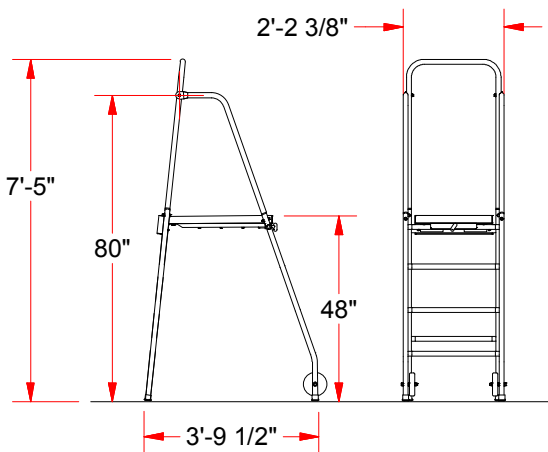

FEATURES:

- CONSTRUCTED OF STURDY 1-5/16" DIAMETER STEEL
- GREY POWDER COATED FINISH
- VINYL COATED AND PADDED PLATFORM FOR REFEREE COMFORT
- ALL WELDED FRAME SUPPORT WITH NON-SLIP FOOT TREADS
- FOLDS TO 84" H x 30" W x 10" D FOR COMPACT STORAGE
- VINYL COATED, PADDED PLATFORM IS 48" ABOVE FLOOR
- WHEELS ON FRONT LEG FOR EASY TRANSPORT
- INCLUDES WELDED FRAME PLATFORM SUPPORT, FOUR LEGS WITH PROTECTIVE RUBBER TIPS AND FOUR 4" NON-MARRING WHEELS

OPTIONS:

- EDGE PADDING FOR REFEREE STAND (VRS-60P)

VRS-6000
FOLDING REFEREE STAND

www.jaypro.com

INNOVATION, PERFORMANCE
AND COMMITMENT SINCE 1953

DRAWING NAME / PART NUMBER:

VRS-6000

DRAWN BY: Moune T.	ISSUE DATE: 2/14/2014
CHKD BY: WVB	CHK DATE: 4/11/2014
SHEET: 1 OF 1