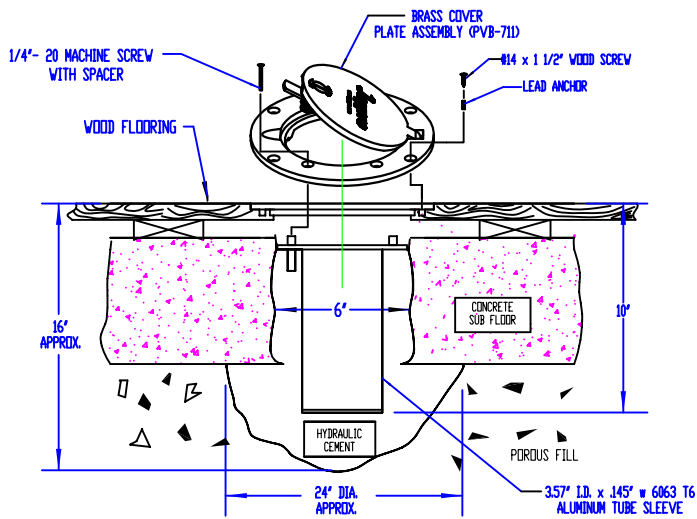

PVB-711

VOLLEYBALL GROUND SLEEVE COVER PLATE ONLY

Top of cover

Jaypro's new floor sleeve has unique locking feature which is tamper resistant and prevents basketball dead spots. Hinge feature allows easy installation.

Underneath cover
Locking
Mechanism

INSTALLATIONS

TYPICAL INSTALLATION IN A FINISHED WOOD FLOOR

TYPICAL INSTALLATION IN A SYNTHETIC FLOOR

REV.	DESCRIPTION	DATE	BY

PVB-711
VOLLEYBALL GROUND
SLEEVE COVER

DRAWING NAME / PART NO.: PVB-711	
DRAWN BY: B.T.S.	CHK'D BY: CHK'D BY
ISSUE DATE: 8-26-04	
SHEET: 1 OF 1	REV. A