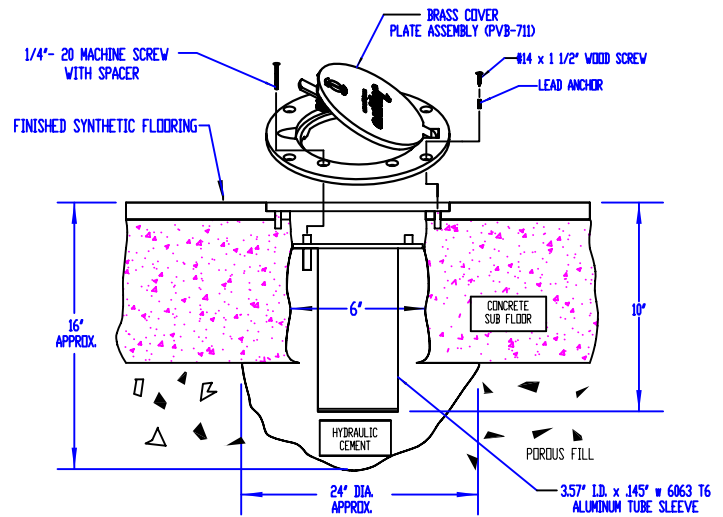

PVB-711

VOLLEYBALL GROUND SLEEVE COVER PLATE ONLY

Top of cover

Jaypro's new floor sleeve has unique locking feature which is tamper resistant and prevents basketball dead spots. Hinge feature allows easy installation.

Underneath cover
Locking
Mechanism

INSTALLATIONS

TYPICAL INSTALLATION IN A FINISHED WOOD FLOOR

TYPICAL INSTALLATION IN A SYNTHETIC FLOOR

REV.	DESCRIPTION	DATE	BY

PVB-711
VOLLEYBALL GROUND
SLEEVE COVER

DRAWING NAME / PART NO.: PVB-711	
DRAWN BY: B.T.S.	CHK'D BY: CHK'D BY
ISSUE DATE: 8-26-04	
SHEET: 1 OF 1	REV. A