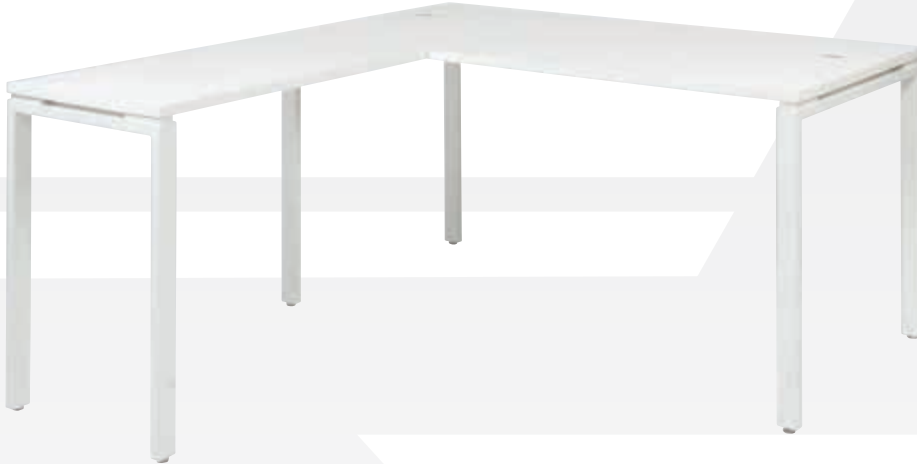

# PRD3060-BLK

L-Desk with Black Laminate Top

## Features:

- Black Laminate Top
- Black Metal Finish Legs
- L Section Can Be Installed Left or Right

# PRD3060-WH

L-Desk with White Laminate Top

## Features:

- White Laminate Top
- White Metal Finish Legs
- L Section Can Be Installed Left or Right