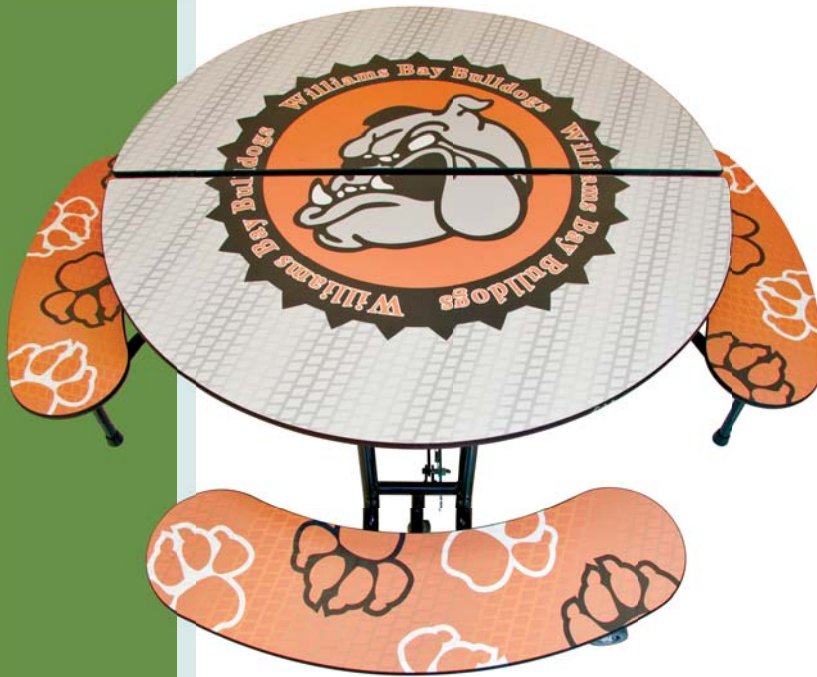

# CUSTOM GRAPHICS & LOGOS

**PALMER HAMILTON** is one of the largest producers of custom logo laminate tables and offers customized graphic design on any of our tables, waste/recycling receptacles and cabinets with no minimum quantity requirements. Colorful designs bring your cafeteria to life, enticing students to stay for lunch.

- ▶ **Customized Graphics** including school mascot and colors, promote school pride. *Graphics enhance the cafeteria environment and are the most popular among students.*
- ▶ **Cost Effective** with no set-up charge or minimum quantity requirements. Customize any Palmer Hamilton Product! *Make a few units stand out or fill your cafeteria with color!*
- ▶ **3 Easy Steps To Creating Your Customized Graphics:**
  1. Send us your logo in a vectorized digital file format.
  2. Palmer Hamilton creates a sample design for your approval.
  3. Place your order - *it's that simple!*