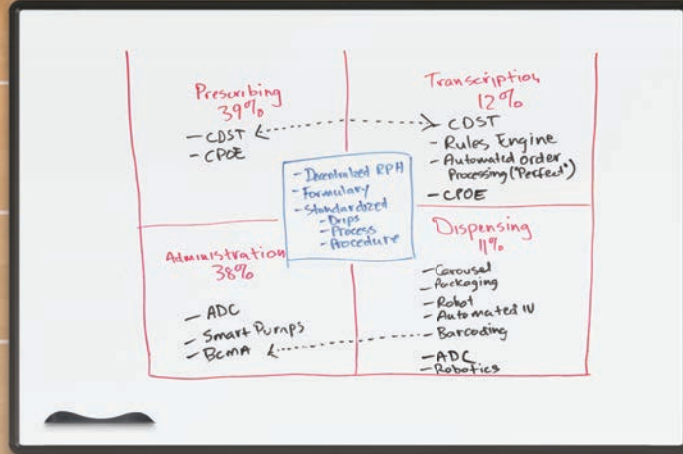

Porcelain Steel Whiteboard

with Presidential Trim

Rounded Presidential Trim adds an upscale element. Available in silver or black.

- * Superior writability and erasability!
- * Class A Fire Rated!
- * Sophisticated trim!

Includes matching Magnetic Q-Tray for markers and erasers

A-B. Porcelain Steel Whiteboard with Presidential Trim

- Magnetic porcelain steel whiteboards are engineered for superior color contrast with dry erase markers. Low gloss dry erase surface provides superior writability and erasability with no ghosting. Reduced surface light distortion enhances visibility to provide optimum eye comfort.
- Steel is permanently laminated to a particle board substrate for stability and durability.
- Rounded anodized aluminum Presidential Trim includes injection-molded plastic curved corner pieces. Available in black or silver. Includes matching Magnetic Q-Tray for markers and erasers.
- Class A Fire Rated board. A full test report copy is available upon request.
- Made in the USA. TAA compliant. Fifty year guarantee. Has achieved GREENGUARD GOLD Certification.

Key	Part No.	Dimensions	Ship Wt.
A. Porcelain Steel Whiteboard - Presidential Trim - Silver			
A1	2H2PA*	1.5'H x 2'W	8 lbs
A2	2H2PB*	2'H x 3'W	14 lbs
A3	2H2PC**	3'H x 4'W	26 lbs
A4	2H2PD	4'H x 4'W	55 lbs
A5	2H2PF	4'H x 5'W	70 lbs
A6	2H2PG	4'H x 6'W	74 lbs
A7	2H2PH	4'H x 8'W	92 lbs
A8	2H2PK	4'H x 10'W	112 lbs
A9	2H2PM	4'H x 12'W	153 lbs
A10	2H2PP	4'H x 16'W	204 lbs
B. Porcelain Steel Whiteboard - Presidential Trim - Black			
B1	2H2PA-T1*	1.5'H x 2'W	8 lbs
B2	2H2PB-T1*	2'H x 3'W	14 lbs
B3	2H2PC-T1*	3'H x 4'W	26 lbs
B4	2H2PD-T1	4'H x 4'W	55 lbs
B5	2H2PF-T1	4'H x 5'W	70 lbs
B6	2H2PG-T1	4'H x 6'W	74 lbs
B7	2H2PH-T1	4'H x 8'W	92 lbs
B8	2H2PK-T1	4'H x 10'W	112 lbs
B9	2H2PM-T1	4'H x 12'W	153 lbs
B10	2H2PP-T1	4'H x 16'W	204 lbs