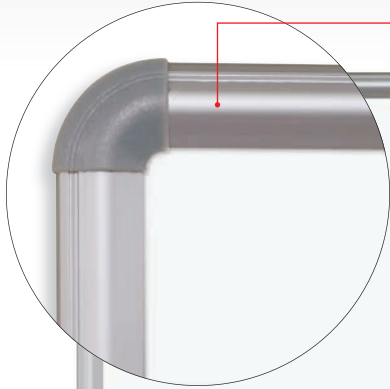

Porcelain Steel Whiteboard

with Presidential Trim

Rounded Presidential Trim adds an upscale element. Available in silver or black.

- * Superior writability and erasability!
- * Class A Fire Rated!
- * Sophisticated trim!

Includes matching Magnetic Q-Tray for markers and erasers

A-B. Porcelain Steel Whiteboard with Presidential Trim

- Magnetic porcelain steel whiteboards are engineered for superior color contrast with dry erase markers. Low gloss dry erase surface provides superior writability and erasability with no ghosting. Reduced surface light distortion enhances visibility to provide optimum eye comfort.
- Steel is permanently laminated to a particle board substrate for stability and durability.
- Rounded anodized aluminum Presidential Trim includes injection-molded plastic curved corner pieces. Available in black or silver. Includes matching Magnetic Q-Tray for markers and erasers.
- Class A Fire Rated board. A full test report copy is available upon request.
- Made in the USA. TAA compliant. Fifty year guarantee. Has achieved GREENGUARD GOLD Certification.

Key	Part No.	Dimensions	Ship Wt.
A. Porcelain Steel Whiteboard - Presidential Trim - Silver			
A1	2H2PA*	1.5'H x 2'W	8 lbs
A2	2H2PB*	2'H x 3'W	14 lbs
A3	2H2PC**	3'H x 4'W	26 lbs
A4	2H2PD	4'H x 4'W	55 lbs
A5	2H2PF	4'H x 5'W	70 lbs
A6	2H2PG	4'H x 6'W	74 lbs
A7	2H2PH	4'H x 8'W	92 lbs
A8	2H2PK	4'H x 10'W	112 lbs
A9	2H2PM	4'H x 12'W	153 lbs
A10	2H2PP	4'H x 16'W	204 lbs
B. Porcelain Steel Whiteboard - Presidential Trim - Black			
B1	2H2PA-T1*	1.5'H x 2'W	8 lbs
B2	2H2PB-T1*	2'H x 3'W	14 lbs
B3	2H2PC-T1*	3'H x 4'W	26 lbs
B4	2H2PD-T1	4'H x 4'W	55 lbs
B5	2H2PF-T1	4'H x 5'W	70 lbs
B6	2H2PG-T1	4'H x 6'W	74 lbs
B7	2H2PH-T1	4'H x 8'W	92 lbs
B8	2H2PK-T1	4'H x 10'W	112 lbs
B9	2H2PM-T1	4'H x 12'W	153 lbs
B10	2H2PP-T1	4'H x 16'W	204 lbs