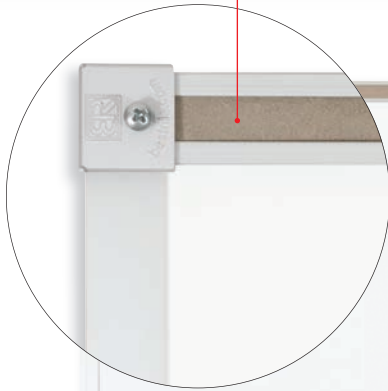

Magne-Rite Whiteboard

with Deluxe Aluminum Trim

Full-length enclosed map rail
with tackable Colored Cork insert

- * PVC-coated steel gives excellent writability and erasability
- * Magnetic surface provides even more versatility
- * Durable aluminum trim

Tray corners are protected with
rubber Dura-Safe® end caps

A. Magne-Rite Whiteboard with Deluxe Aluminum Trim

- Magne-Rite boards feature a magnetic dry erase surface made with PVC-coated steel, specially engineered for exceptionally smooth writability.
- Glossy white surface erases cleanly with no ghosting and provides excellent color contrast with markers.
- Anodized aluminum trim has a .88" profile with hairline mitered corners. Includes a full-length tackable map rail with a colored cork insert, and a full-length accessory tray with rubber Dura-Safe® end caps to eliminate sharp edges.
- Ten year guarantee

Key	Part No.	Dimensions	Ship Wt.
A. Magne-Rite - Deluxe Aluminum Trim			
A1	219AA*	1.5H x 2'W	7 lbs
A2	219AB*	2'H x 3'W	15 lbs
A3	219AC**	3'H x 4'W	24 lbs
A4	219AD	4'H x 4'W	60 lbs
A5	219AF	4'H x 5'W	67 lbs
A6	219AG	4'H x 6'W	69 lbs
A7	219AH	4'H x 8'W	88 lbs
A8	219AK	4'H x 10'W	112 lbs
A9	219AM	4'H x 12	154 lbs