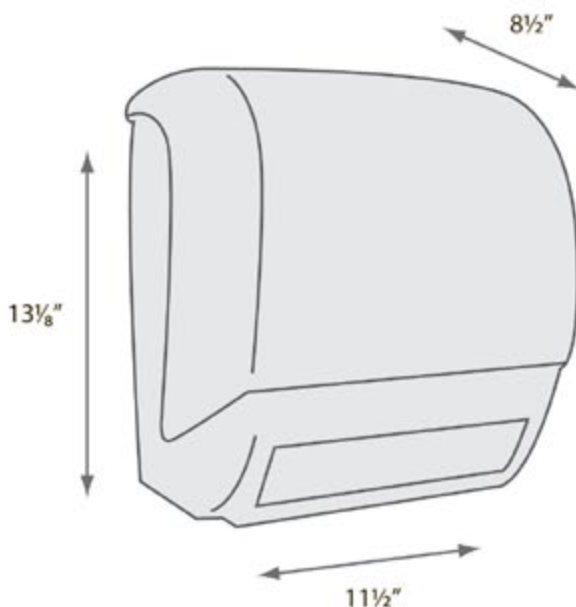

Simple, Reliable and Efficient Operation!

NEW

TD0235-03

NEW

TD0235-01

NEW

TD0235-02

Economically designed - small footprint, simple operation

Lower waste with a reliable dispense of 11" sheet with every cycle

Sophisticated sensor - automatically dispenses when hand is placed over the sensor

Includes stub roll tray - to deliver a more precise control of consumption