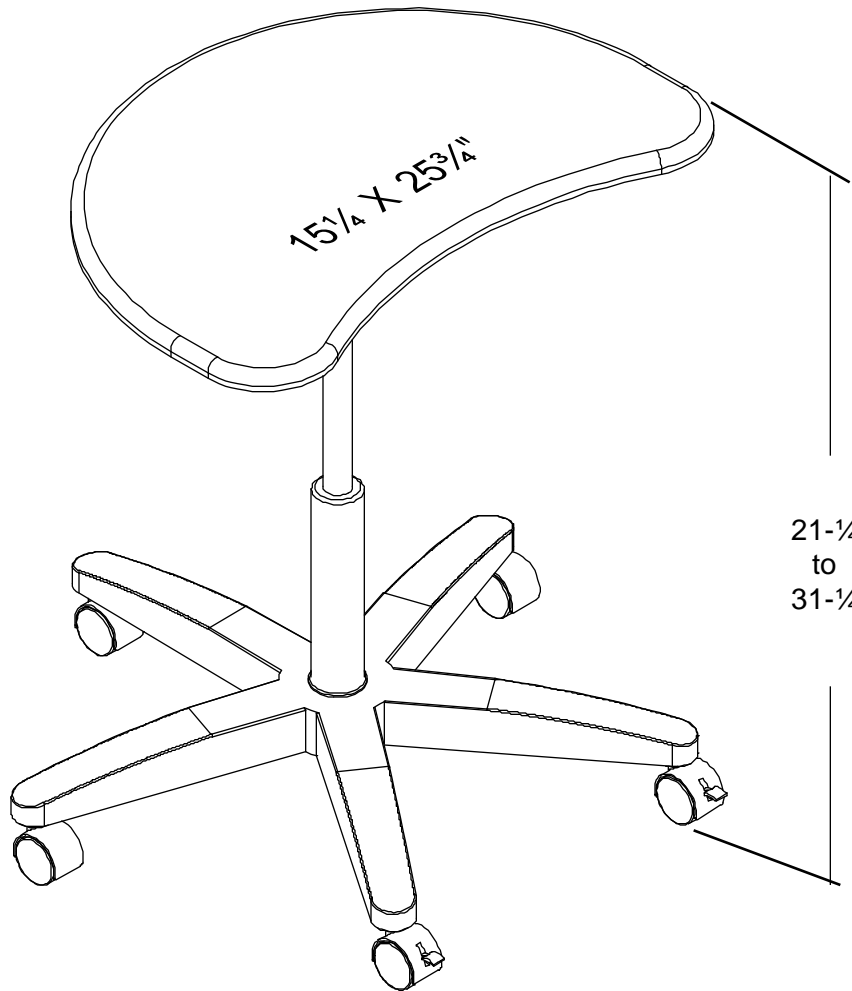

BALT[®]

POP

Adjustable Mobile Laptop Desk

Assembly Instructions

POP

Adjustable Mobile Laptop Desk

Part	Drawing	Description	Qty	Part	Drawing	Description	Qty
P-1		Top Platform	1 EA	Hardware List			
P-2		Top Support	1 EA				
P-3		Five Star Base	1 EA				
A		Flat Head Screw	4 EA				
C		Cylinder	1 EA				
D		2" Locking Caster	2 EA				
E		2" Caster	3 EA				
F		Allen Wrench	1 EA				

POP Assembly Diagram

BALT®

3. Attach 2 Locking Casters (D) and 3 Casters (E) to the Five Star Base (P-3) as shown in Illustration # 2.
4. Remove Plastic Cap from end of Cylinder Rod and Insert Cylinder (C) in the Top Support (P-2) as shown in Illustration # 3.

5. Attach Five Star Base (P-3) on the Cylinder (C). Place the unit in Upright position.

Illustration # 2

Illustration # 3

Do not use unless all screws are tight. At least every six months, check all screws to be sure they are tight. If parts are missing, broken, damaged, or worn, stop use of the product until repairs are made by your dealer using factory authorized parts.

POP

Adjustable Mobile Laptop Desk

For more information
1-800-749-2258

Shipping Information
1.9 Cubic Feet
22 lbs.

Height adjustable with infinite positions ranging from $21\frac{1}{4}$ " to $31\frac{1}{4}$ ".