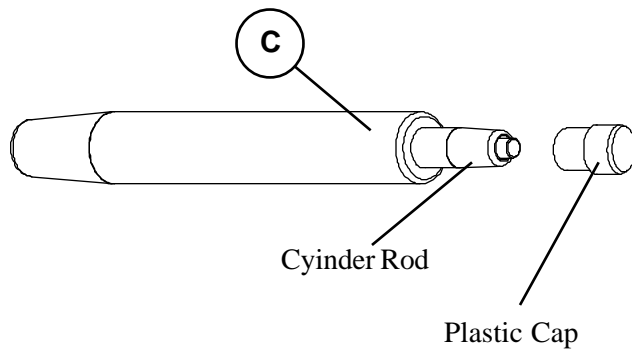

To Assemble:

1. Identify and Separate all the Parts and Hardware.
2. Place the Top Panel (P-1) with the insert nuts facing up and attach Top Support (P-2) using 4 Flat Head screws (A) as shown in the Illustration # 1. Tighten the screws using Allen wrench (F)

POP Assembly Diagram

BALT®

3. Attach 2 Locking Casters (D) and 3 Casters (E) to the Five Star Base (P-3) as shown in Illustration # 2.
4. Remove Plastic Cap from end of Cylinder Rod and Insert Cylinder (C) in the Top Support (P-2) as shown in Illustration # 3.