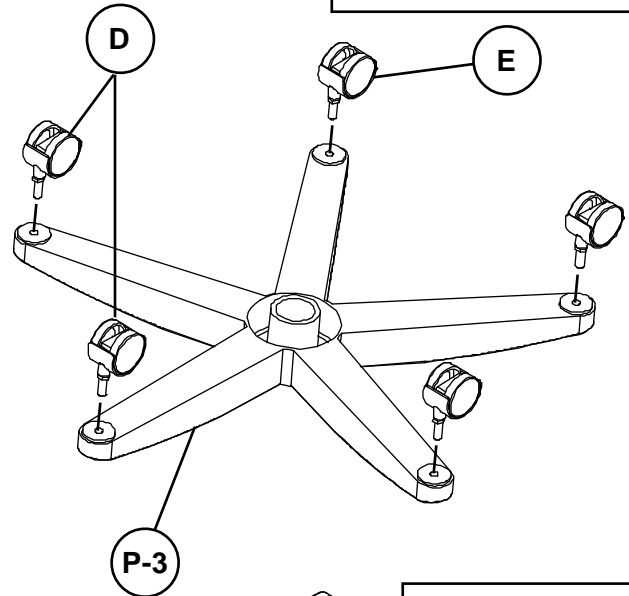

BALT[®]

POP

Adjustable Mobile Laptop Desk

Assembly Instructions

POP

Adjustable Mobile Laptop Desk

Part	Drawing	Description	Qty	Part	Drawing	Description	Qty
P-1		Top Platform	1 EA	Hardware List			
P-2		Top Support	1 EA				
P-3		Five Star Base	1 EA				
A		Flat Head Screw	4 EA				
C		Cylinder	1 EA				
D		2" Locking Caster	2 EA				
E		2" Caster	3 EA				
F		Allen Wrench	1 EA				

To Assemble:

1. Identify and Separate all the Parts and Hardware.
2. Place the Top Panel (P-1) with the insert nuts facing up and attach Top Support (P-2) using 4 Flat Head screws (A) as shown in the Illustration # 1. Tighten the screws using Allen wrench (F)

POP Assembly Diagram

BALT®

3. Attach 2 Locking Casters (D) and 3 Casters (E) to the Five Star Base (P-3) as shown in Illustration # 2.
4. Remove Plastic Cap from end of Cylinder Rod and Insert Cylinder (C) in the Top Support (P-2) as shown in Illustration # 3.

5. Attach Five Star Base (P-3) on the Cylinder (C). Place the unit in Upright position.

Illustration # 2

Illustration # 3

Do not use unless all screws are tight. At least every six months, check all screws to be sure they are tight. If parts are missing, broken, damaged, or worn, stop use of the product until repairs are made by your dealer using factory authorized parts.