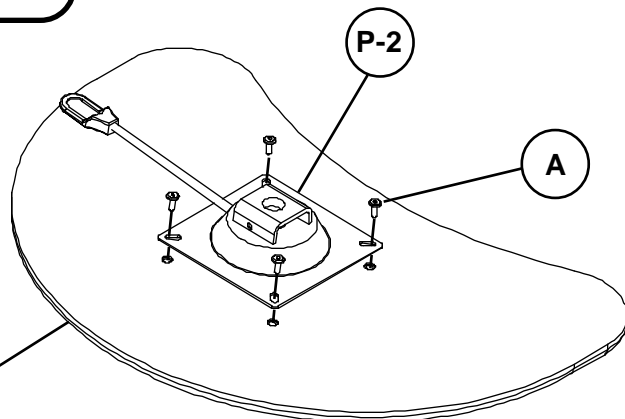

BALT[®]

POP

Adjustable Mobile Laptop Desk

Assembly Instructions

POP

Adjustable Mobile Laptop Desk

Part	Drawing	Description	Qty	Part	Drawing	Description	Qty
P-1		Top Platform	1 EA	Hardware List			
P-2		Top Support	1 EA				
P-3		Five Star Base	1 EA				
A		Flat Head Screw	4 EA				
C		Cylinder	1 EA				
D		2" Locking Caster	2 EA				
E		2" Caster	3 EA				
F		Allen Wrench	1 EA				

To Assemble:

1. Identify and Separate all the Parts and Hardware.
2. Place the Top Panel (P-1) with the insert nuts facing up and attach Top Support (P-2) using 4 Flat Head screws (A) as shown in the Illustration # 1. Tighten the screws using Allen wrench (F)

POP Assembly Diagram

BALT®

3. Attach 2 Locking Casters (D) and 3 Casters (E) to the Five Star Base (P-3) as shown in Illustration # 2.
4. Remove Plastic Cap from end of Cylinder Rod and Insert Cylinder (C) in the Top Support (P-2) as shown in Illustration # 3.

5. Attach Five Star Base (P-3) on the Cylinder (C). Place the unit in Upright position.

Illustration # 2

Illustration # 3

Do not use unless all screws are tight. At least every six months, check all screws to be sure they are tight. If parts are missing, broken, damaged, or worn, stop use of the product until repairs are made by your dealer using factory authorized parts.