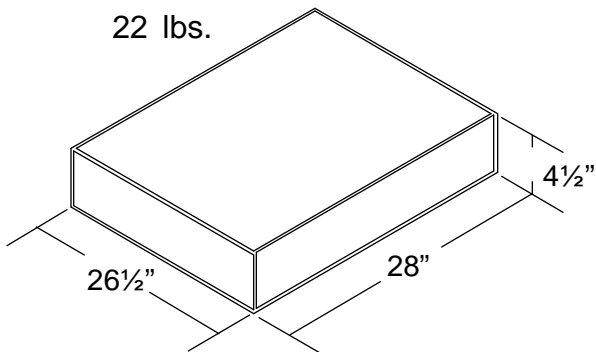

POP

Adjustable Mobile Laptop Desk

For more information
1-800-749-2258

Shipping Information
1.9 Cubic Feet
22 lbs.

Height adjustable with infinite positions ranging from $21\frac{1}{4}$ " to $31\frac{1}{4}$ ".