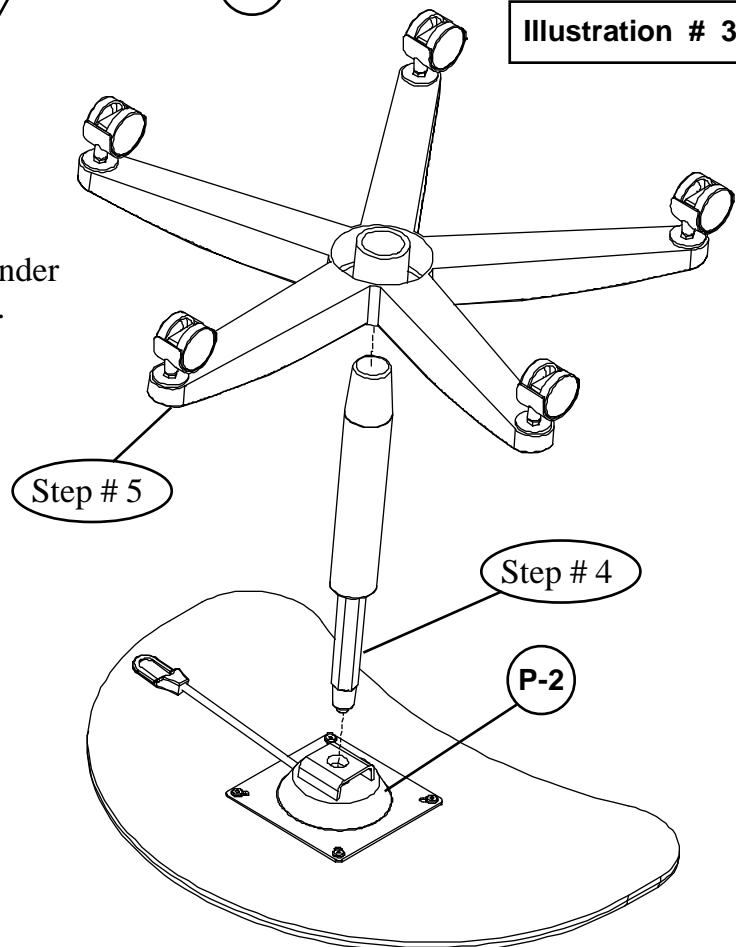

BALT[®]

POP

Adjustable Mobile Laptop Desk

Assembly Instructions

POP

Adjustable Mobile Laptop Desk

Part	Drawing	Description	Qty	Part	Drawing	Description	Qty
P-1		Top Platform	1 EA	Hardware List			
P-2		Top Support	1 EA				
P-3		Five Star Base	1 EA				
A		Flat Head Screw	4 EA				
C		Cylinder	1 EA				
D		2" Locking Caster	2 EA				
E		2" Caster	3 EA				
F		Allen Wrench	1 EA				

POP Assembly Diagram

BALT®

3. Attach 2 Locking Casters (D) and 3 Casters (E) to the Five Star Base (P-3) as shown in Illustration # 2.
4. Remove Plastic Cap from end of Cylinder Rod and Insert Cylinder (C) in the Top Support (P-2) as shown in Illustration # 3.

5. Attach Five Star Base (P-3) on the Cylinder (C). Place the unit in Upright position.

Illustration # 2

Illustration # 3

Do not use unless all screws are tight. At least every six months, check all screws to be sure they are tight. If parts are missing, broken, damaged, or worn, stop use of the product until repairs are made by your dealer using factory authorized parts.

POP

Adjustable Mobile Laptop Desk

For more information
1-800-749-2258

Shipping Information
1.9 Cubic Feet
22 lbs.

Height adjustable with infinite positions ranging from $21\frac{1}{4}$ " to $31\frac{1}{4}$ ".