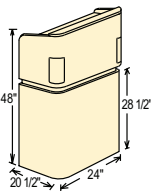

ASSEMBLED

Combo Floor Sound Lectern MODEL #950/901

FEATURES

- A gorgeous bold sound lectern, perfect for commanding a dignified presence in settings like conference and meeting rooms
- Two Microphones: one Handheld (9' cable) and one Tie-Clip/Lavalier (10' cable)
- A flexible gooseneck arm and digital time piece
- Upgraded Shock Mount holder to prevent feedback
- Input/Output lines for Media players, extension speakers, recording and playing MP3s
- Four 4" speakers with radius-style grilles are mounted directly into the unit's curved corners
- Features cabinetry of a rich wood mahogany-on-walnut veneer over a solid plywood core
- Contemporary-style radius curved corners and contoured edging
- Three sizeable storage spaces and two adjustable shelves
- Two locking doors with fingertip indents for easy opening
- Halogen reading lamp (with dimmer) to illuminate the ample 22"x14" reading surface.
- Four concealed easy-roll casters for easy mobility
- Ships Fully Assembled

FOR AUDIENCES UP TO 7500

SHOWN IN MOHAGANY ON WALNUT

THE MOST UNPRECEDENTED WARRANTY ON ALL PRODUCTS
5 YEARS

sound

Contemporary Transitional Style!
WITH BOLD VENEER LOOK

COLOR OPTIONS

MAHOGANY ON WALNUT

AVAILABLE ACCESSORIES

950 / 901

TECHNICAL SPECIFICATIONS