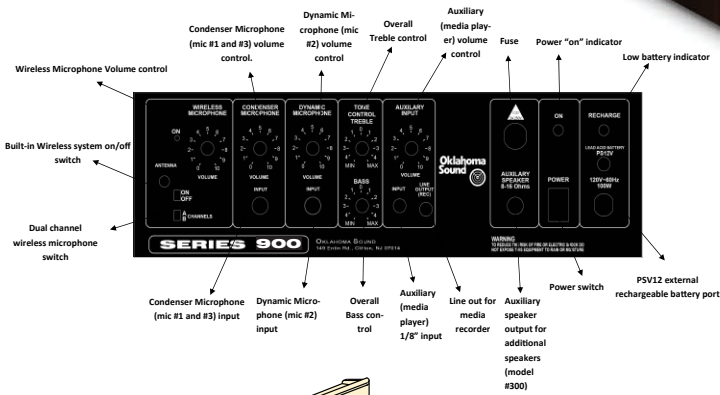

ASSEMBLED

Combo Floor Sound Lectern MODEL #950/901

FEATURES

- A gorgeous bold sound lectern, perfect for commanding a dignified presence in settings like conference and meeting rooms
- Two Microphones: one Handheld (9' cable) and one Tie-Clip/Lavalier (10' cable)
- A flexible gooseneck arm and digital time piece
- Upgraded Shock Mount holder to prevent feedback
- Input/Output lines for Media players, extension speakers, recording and playing MP3s
- Four 4" speakers with radius-style grilles are mounted directly into the unit's curved corners
- Features cabinetry of a rich wood mahogany-on-walnut veneer over a solid plywood core
- Contemporary-style radius curved corners and contoured edging
- Three sizeable storage spaces and two adjustable shelves
- Two locking doors with fingertip indents for easy opening
- Halogen reading lamp (with dimmer) to illuminate the ample 22"x14" reading surface.
- Four concealed easy-roll casters for easy mobility
- Ships Fully Assembled

FOR AUDIENCES UP TO 7500

SHOWN IN MOHAGANY ON WALNUT

THE MOST UNPRECEDENTED WARRANTY ON ALL PRODUCTS
5 YEARS

sound

Contemporary Transitional Style!
WITH BOLD VENEER LOOK

COLOR OPTIONS

MAHOGANY ON WALNUT