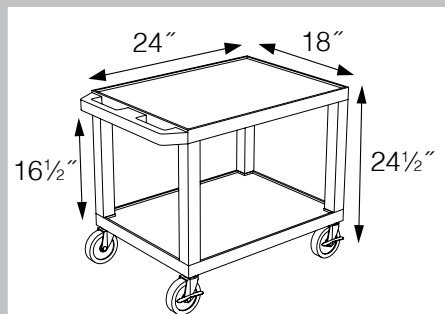

Tuffy Presentation Stations

Tuffy Putty Presentation Stations - 42" H x 24" W x 18" D

WT34E

Pull-out shelves ideal for laptop, keyboards and projectors. Lockable WTD drawers great for storage and added security.

Measurements:

26" Tuffy Carts

WT26C3E

WT26E

Measurements:

16" Tuffy Carts

Shelf Color Code:	Putty	Gray GY	Putty OW	Red R	Burgundy BY	Blue BU
	Yellow Y	Orange OR	Hunter Green HG	Green G	Purple P	Navy Z

To specify which shelf color is ordered, replace ★ in this example product number with shelf color code of choice:

WT34★C3E

WT1642

Includes 16", 26", 34" & 42" legs to make a variety of cart heights.

WT2642

Includes 26", 34" & 42" legs to make a variety of cart heights. The WT2642 also includes cabinet panels.

WT16E