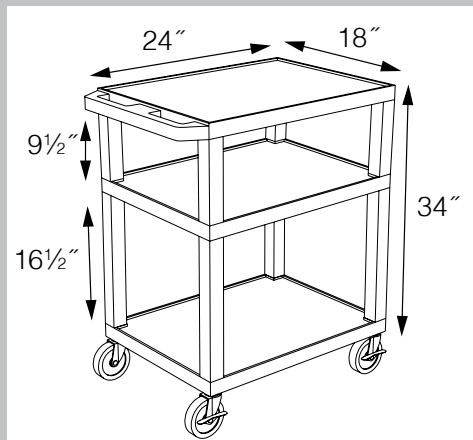

Tuffy Presentation Stations

Tuffy Putty Presentation Stations - 42" H x 24" W x 18" D

WT34E

Pull-out shelves ideal for laptop, keyboards and projectors. Lockable WTD drawers great for storage and added security.

Measurements:

26" Tuffy Carts

WT26C3E

WT26E

Measurements:

16" Tuffy Carts

Shelf Color Code:	Putty	Gray GY	Putty OW	Red R	Burgundy BY	Blue BU
	Yellow Y	Orange OR	Hunter Green HG	Green G	Purple P	Navy Z

To specify which shelf color is ordered, replace ★ in this example product number with shelf color code of choice:

WT34★C3E

WT1642

Includes 16", 26", 34" & 42" legs to make a variety of cart heights.

WT2642

Includes 26", 34" & 42" legs to make a variety of cart heights. The WT2642 also includes cabinet panels.

WT16E