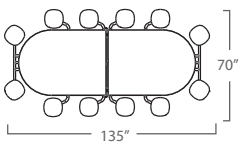

TABLE CONFIGURATIONS

Model Number	Seats	Table & Seat Height	Storage Height
59T062760EL-S8	8	27"/15"	52"
59T062760EL-B2S4	8	27"/15"	52"

Model Number	Seats	Table & Seat Height	Storage Height
59T0727120ELS12	12	27"/15"	76"
59T0729120ELS12	12	29"/17"	78"
59T0729120ELS10+WC	10 + 2WC	29"/17"	78"

TABLE SHOWN 59T062760EL-S8

TORSION BARS & TORSION SPRINGS

Provide one of the easiest lifting tables on the market.

SECURE STOOL PLATES

Heavy-gauge steel plates secure stools at four points.

UPRIGHT POSITION