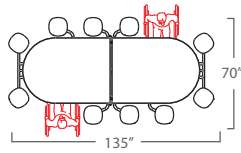

TABLE CONFIGURATIONS

Model Number	Seats	Table & Seat Height	Storage Height
59T062760EL-S8	8	27"/15"	52"
59T062760EL-B2S4	8	27"/15"	52"

Model Number	Seats	Table & Seat Height	Storage Height
59T0727120ELS12	12	27"/15"	76"
59T0729120ELS12	12	29"/17"	78"
59T0729120ELS10+WC	10 + 2WC	29"/17"	78"

TABLE SHOWN 59T062760EL-S8

TORSION BARS & TORSION SPRINGS

Provide one of the easiest lifting tables on the market.

SECURE STOOL PLATES

Heavy-gauge steel plates secure stools at four points.

UPRIGHT POSITION