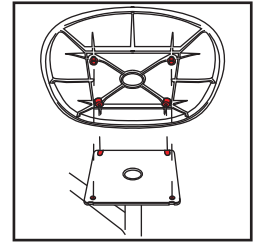

TABLE CONFIGURATIONS

Model Number	Seats	Table & Seat Height	Storage Height
59T062760EL-S8	8	27"/15"	52"
59T062760EL-B2S4	8	27"/15"	52"

Model Number	Seats	Table & Seat Height	Storage Height
59T0727120ELS12	12	27"/15"	76"
59T0729120ELS12	12	29"/17"	78"
59T0729120ELS10+WC	10 + 2WC	29"/17"	78"

TABLE SHOWN 59T062760EL-S8

TORSION BARS & TORSION SPRINGS

Provide one of the easiest lifting tables on the market.

SECURE STOOL PLATES

Heavy-gauge steel plates secure stools at four points.

UPRIGHT POSITION

Table folds vertically rather than horizontally minimizing storage requirements.

CENTER LATCHES

Two-stage latches have safety stop and in use positions for safe operation.

WHEELCHAIR-ACCESSIBLE

The 12-seat model offers seating for 10 plus 2 wheelchairs.