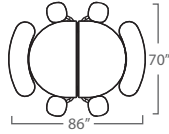

TABLE CONFIGURATIONS

Model Number	Seats	Table & Seat Height	Storage Height
59T062760EL-S8	8	27"/15"	52"
59T062760EL-B2S4	8	27"/15"	52"

Model Number	Seats	Table & Seat Height	Storage Height
59T0727120ELS12	12	27"/15"	76"
59T0729120ELS12	12	29"/17"	78"
59T0729120ELS10+WC	10 + 2WC	29"/17"	78"