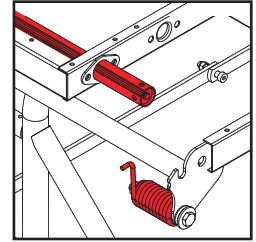

TABLE CONFIGURATIONS

Model Number	Seats	Table & Seat Height	Storage Height
59T062760EL-S8	8	27"/15"	52"
59T062760EL-B2S4	8	27"/15"	52"

Model Number	Seats	Table & Seat Height	Storage Height
59T0727120ELS12	12	27"/15"	76"
59T0729120ELS12	12	29"/17"	78"
59T0729120ELS10+WC	10 + 2WC	29"/17"	78"

TABLE SHOWN 59T062760EL-S8

TORSION BARS & TORSION SPRINGS

Provide one of the easiest lifting tables on the market.

SECURE STOOL PLATES

Heavy-gauge steel plates secure stools at four points.

UPRIGHT POSITION