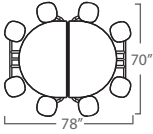

TABLE CONFIGURATIONS

Model Number	Seats	Table & Seat Height	Storage Height
59T062760EL-S8	8	27"/15"	52"
59T062760EL-B2S4	8	27"/15"	52"

Model Number	Seats	Table & Seat Height	Storage Height
59T0727120ELS12	12	27"/15"	76"
59T0729120ELS12	12	29"/17"	78"
59T0729120ELS10+WC	10 + 2WC	29"/17"	78"