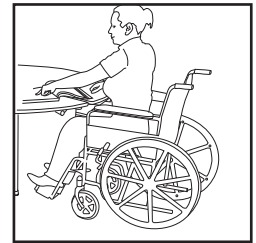

TABLE SHOWN 59T062760EL-S8

TORSION BARS & TORSION SPRINGS

Provide one of the easiest lifting tables on the market.

SECURE STOOL PLATES

Heavy-gauge steel plates secure stools at four points.

UPRIGHT POSITION

Table folds vertically rather than horizontally minimizing storage requirements.

CENTER LATCHES

Two-stage latches have safety stop and in use positions for safe operation.

WHEELCHAIR-ACCESSIBLE

The 12-seat model offers seating for 10 plus 2 wheelchairs.