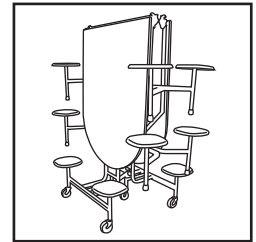

TABLE CONFIGURATIONS

Model Number	Seats	Table & Seat Height	Storage Height
59T062760EL-S8	8	27"/15"	52"
59T062760EL-B2S4	8	27"/15"	52"

Model Number	Seats	Table & Seat Height	Storage Height
59T0727120ELS12	12	27"/15"	76"
59T0729120ELS12	12	29"/17"	78"
59T0729120ELS10+WC	10 + 2WC	29"/17"	78"

TABLE SHOWN 59T062760EL-S8

TORSION BARS & TORSION SPRINGS

Provide one of the easiest lifting tables on the market.

SECURE STOOL PLATES

Heavy-gauge steel plates secure stools at four points.

UPRIGHT POSITION

Table folds vertically rather than horizontally minimizing storage requirements.

CENTER LATCHES

Two-stage latches have safety stop and in use positions for safe operation.

WHEELCHAIR-ACCESSIBLE

The 12-seat model offers seating for 10 plus 2 wheelchairs.