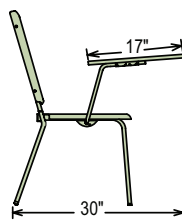

8200 Series

MELODY STACK CHAIR

MODEL 8210 SHOWN

300lb. weight capacity!

SPECS:

- Features a 7/8" frame with 16-gauge square tubing
- 14-gauge rear seat brace
- Band-pitch style with a seat back angle of 97 degrees
- Durable Polypropylene contoured seat for extra comfort
- Can be stacked 18 high on our DY-82 with 4 stack bumpers to protect finish
- Weighs 12 lbs
- Non-marring polyethylene glides.

DIMENSIONS:

OVERALL: 33 1/2"H X 19"W X 21 1/2"D

SEAT: 17 1/2"H X 16 1/2"W X 16 1/2"D

OPTIONAL TABLET ARM WITH PLYWOOD CORE
FLIPS UP TO FOLD BEHIND CHAIR:
13 3/4"W X 17"D X 1/2"H

COLOR OPTIONS

USE WITH:

Model #DY82
Melody
Chair Dolly

CAPACITY:
STACKS UP TO
18 CHAIRS HIGH

MODEL 8210

MODEL 8210 WITH TA82

National Public Seating