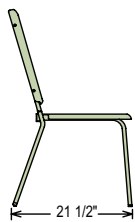

8200 Series

MELODY STACK CHAIR

MODEL 8210 SHOWN

300lb. weight capacity!

SPECS:

- Features a 7/8" frame with 16-gauge square tubing
- 14-gauge rear seat brace
- Band-pitch style with a seat back angle of 97 degrees
- Durable Polypropylene contoured seat for extra comfort
- Can be stacked 18 high on our DY-82 with 4 stack bumpers to protect finish
- Weighs 12 lbs
- Non-marring polyethylene glides.

DIMENSIONS:

OVERALL: 33 1/2"H X 19"W X 21 1/2"D

SEAT: 17 1/2"H X 16 1/2"W X 16 1/2"D

OPTIONAL TABLET ARM WITH PLYWOOD CORE
FLIPS UP TO FOLD BEHIND CHAIR:
13 3/4"W X 17"D X 1/2"H

COLOR OPTIONS

USE WITH:

Model #DY82
Melody
Chair Dolly

CAPACITY:
STACKS UP TO
18 CHAIRS HIGH

MODEL 8210

MODEL 8210 WITH TA82

National Public Seating