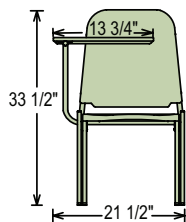

8200 Series

MELODY STACK CHAIR

MODEL 8210 SHOWN

300lb. weight capacity!

SPECS:

- Features a 7/8" frame with 16-gauge square tubing
- 14-gauge rear seat brace
- Band-pitch style with a seat back angle of 97 degrees
- Durable Polypropylene contoured seat for extra comfort
- Can be stacked 18 high on our DY-82 with 4 stack bumpers to protect finish
- Weighs 12 lbs
- Non-marring polyethylene glides.

DIMENSIONS:

OVERALL: 33 1/2"H X 19"W X 21 1/2"D

SEAT: 17 1/2"H X 16 1/2"W X 16 1/2"D

OPTIONAL TABLET ARM WITH PLYWOOD CORE
FLIPS UP TO FOLD BEHIND CHAIR:
13 3/4"W X 17"D X 1/2"H

COLOR OPTIONS

USE WITH:

Model #DY82
Melody
Chair Dolly

CAPACITY:
STACKS UP TO
18 CHAIRS HIGH

MODEL 8210

MODEL 8210 WITH TA82

National Public Seating