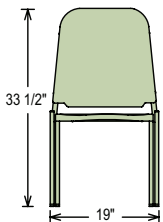

8200 Series

MELODY STACK CHAIR

MODEL 8210 SHOWN

300lb. weight capacity!

SPECS:

- Features a 7/8" frame with 16-gauge square tubing
- 14-gauge rear seat brace
- Band-pitch style with a seat back angle of 97 degrees
- Durable Polypropylene contoured seat for extra comfort
- Can be stacked 18 high on our DY-82 with 4 stack bumpers to protect finish
- Weighs 12 lbs
- Non-marring polyethylene glides.

DIMENSIONS:

OVERALL: 33 1/2"H X 19"W X 21 1/2"D

SEAT: 17 1/2"H X 16 1/2"W X 16 1/2"D

OPTIONAL TABLET ARM WITH PLYWOOD CORE
FLIPS UP TO FOLD BEHIND CHAIR:
13 3/4"W X 17"D X 1/2"H

COLOR OPTIONS

USE WITH:

Model #DY82
Melody
Chair Dolly

CAPACITY:
STACKS UP TO
18 CHAIRS HIGH

MODEL 8210

MODEL 8210 WITH TA82

National Public Seating