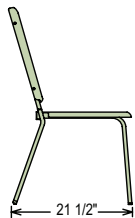

8200 Series

MELODY STACK CHAIR

MODEL 8210 SHOWN

**300lb.
weight
capacity!**

SPECS:

- Features a 7/8" frame with 16-gauge square tubing
- 14-gauge rear seat brace
- Band-pitch style with a seat back angle of 97 degrees
- Durable Polypropylene contoured seat for extra comfort
- Can be stacked 18 high on our DY-82 with 4 stack bumpers to protect finish
- Weighs 12 lbs
- Non-marring polyethylene glides.

DIMENSIONS:

OVERALL: 33 1/2"H X 19"W X 21 1/2"D

SEAT: 17 1/2"H X 16 1/2"W X 16 1/2"D

OPTIONAL TABLET ARM WITH PLYWOOD CORE
FLIPS UP TO FOLD BEHIND CHAIR:
13 3/4"W X 17"D X 1/2"H

COLOR OPTIONS

USE WITH:

Model #DY82
Melody
Chair Dolly

CAPACITY:
STACKS UP TO
18 CHAIRS HIGH

MODEL 8210

MODEL 8210 WITH TA82

**National
Public
Seating**