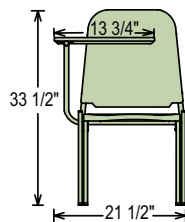

8200 Series

MELODY STACK CHAIR

MODEL 8210 SHOWN

**300lb.
weight
capacity!**

SPECS:

- Features a 7/8" frame with 16-gauge square tubing
- 14-gauge rear seat brace
- Band-pitch style with a seat back angle of 97 degrees
- Durable Polypropylene contoured seat for extra comfort
- Can be stacked 18 high on our DY-82 with 4 stack bumpers to protect finish
- Weighs 12 lbs
- Non-marring polyethylene glides.

DIMENSIONS:

OVERALL: 33 1/2"H X 19"W X 21 1/2"D

SEAT: 17 1/2"H X 16 1/2"W X 16 1/2"D

OPTIONAL TABLET ARM WITH PLYWOOD CORE
FLIPS UP TO FOLD BEHIND CHAIR:
13 3/4"W X 17"D X 1/2"H

COLOR OPTIONS

USE WITH:

Model #DY82
Melody
Chair Dolly

CAPACITY:
STACKS UP TO
18 CHAIRS HIGH

MODEL 8210

MODEL 8210 WITH TA82

**National
Public
Seating**