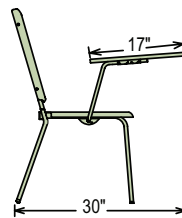

8200 Series

MELODY STACK CHAIR

MODEL 8210 SHOWN

**300lb.
weight
capacity!**

SPECS:

- Features a 7/8" frame with 16-gauge square tubing
- 14-gauge rear seat brace
- Band-pitch style with a seat back angle of 97 degrees
- Durable Polypropylene contoured seat for extra comfort
- Can be stacked 18 high on our DY-82 with 4 stack bumpers to protect finish
- Weighs 12 lbs
- Non-marring polyethylene glides.

DIMENSIONS:

OVERALL: 33 1/2"H X 19"W X 21 1/2"D

SEAT: 17 1/2"H X 16 1/2"W X 16 1/2"D

OPTIONAL TABLET ARM WITH PLYWOOD CORE
FLIPS UP TO FOLD BEHIND CHAIR:
13 3/4"W X 17"D X 1/2"H

COLOR OPTIONS

USE WITH:

Model #DY82
Melody
Chair Dolly

CAPACITY:
STACKS UP TO
18 CHAIRS HIGH

MODEL 8210

MODEL 8210 WITH TA82

**National
Public
Seating**