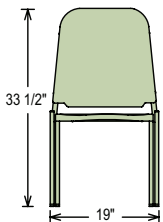

8200 Series

MELODY STACK CHAIR

MODEL 8210 SHOWN

**300lb.
weight
capacity!**

SPECS:

- Features a 7/8" frame with 16-gauge square tubing
- 14-gauge rear seat brace
- Band-pitch style with a seat back angle of 97 degrees
- Durable Polypropylene contoured seat for extra comfort
- Can be stacked 18 high on our DY-82 with 4 stack bumpers to protect finish
- Weighs 12 lbs
- Non-marring polyethylene glides.

DIMENSIONS:

OVERALL: 33 1/2"H X 19"W X 21 1/2"D

SEAT: 17 1/2"H X 16 1/2"W X 16 1/2"D

OPTIONAL TABLET ARM WITH PLYWOOD CORE
FLIPS UP TO FOLD BEHIND CHAIR:
13 3/4"W X 17"D X 1/2"H

COLOR OPTIONS

USE WITH:

Model #DY82
Melody
Chair Dolly

CAPACITY:
STACKS UP TO
18 CHAIRS HIGH

MODEL 8210

MODEL 8210 WITH TA82

**National
Public
Seating**