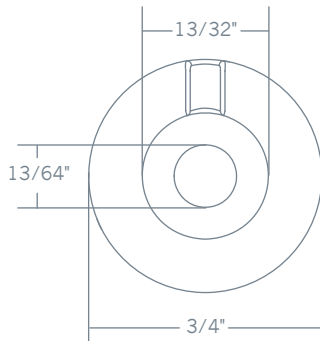

Versatile

Allows for multiple hanging options for display and usage of Nexus Tablets

Key Features

- Low-profile wall visibility – requires only a single pair of X-Pegs per Tablet markerboard
- Flexible mounting options – X-Peg pairs can be mounted in a single row for presenting a line of multiple Tablets or in multiple rows for upper level image display and lower level writing
- Easy to hang – attaches to wall with single fastener
- Simple to use – Tablet corner designed with X-Peg sized opening for intuitive connection and fit
- Backed by a Ghent 1-year guarantee

Find out more
NexusByGhent.com

Specifications		Model No.
Width	3/4" (1.905 cm)	NEX006XP
Depth	1" (2.54 cm)	

GHENT

Ghent Manufacturing, Inc.
 2999 Henkle Drive
 Lebanon, Ohio 45036
 T 800-543-0550
 P 513-932-3445
 F 513-932-9252
ghent.com