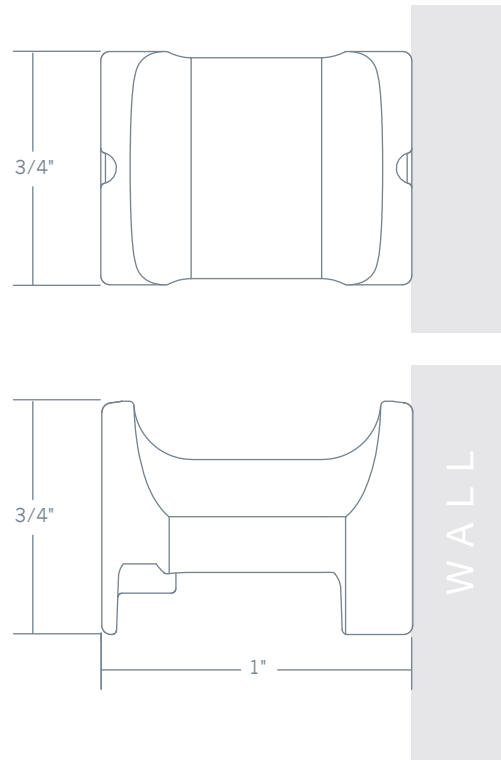

Versatile

Allows for multiple hanging options for display and usage of Nexus Tablets

Key Features

- Low-profile wall visibility – requires only a single pair of X-Pegs per Tablet markerboard
- Flexible mounting options – X-Peg pairs can be mounted in a single row for presenting a line of multiple Tablets or in multiple rows for upper level image display and lower level writing
- Easy to hang – attaches to wall with single fastener
- Simple to use – Tablet corner designed with X-Peg sized opening for intuitive connection and fit
- Backed by a Ghent 1-year guarantee

Find out more
NexusByGhent.com

Specifications		Model No.
Width	3/4" (1.905 cm)	NEX006XP
Depth	1" (2.54 cm)	

GHENT

Ghent Manufacturing, Inc.
 2999 Henkle Drive
 Lebanon, Ohio 45036
 T 800-543-0550
 P 513-932-3445
 F 513-932-9252
ghent.com