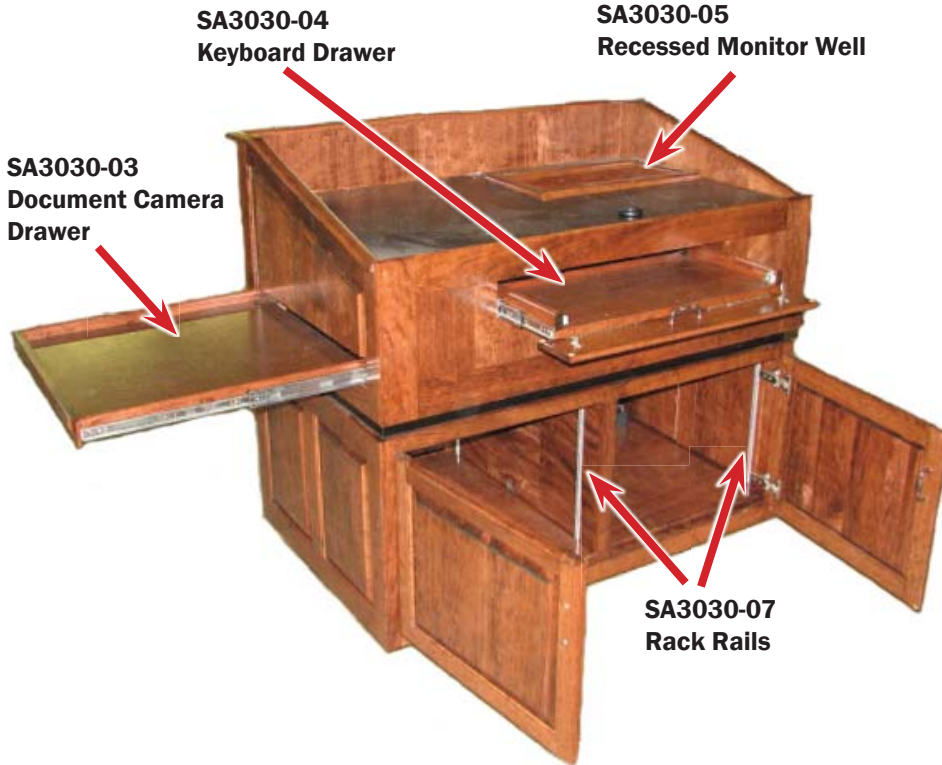

SA3030-03
Document Camera
Drawer

SA3030-04
Keyboard Drawer

SA3030-05
Recessed Monitor Well

SA3030-07
Rack Rails

SA3030-09
Cooling Fan With
Grill

SA3030-10
Split Top - Angled / Flat

	Model #	Shpg. Wt	MSRP
SA3030-01 Halogen gooseneck lamp with dimmer	SA3030-01	N/A	97.00
SA3030-02 Dual incandescent lamps mounted under shelf	SA3030-02	N/A	75.00
SA3030-03 Document camera drawer - With lock, sturdy side-mounted shelf will support all standard cameras, video projectors or other presentation aids.	SA3030-03	N/A	614.00
SA3030-04 Keyboard drawer - Conveniently stores keyboard under reading surface and pulls out for easy access.	SA3030-04	N/A	351.00
SA3030-05 Recessed monitor well - Position your flat-panel LCD monitor into this recessed rectangular opening in reading surface to expose the viewable area of the screen. Provide the make & model of your display so we can size to fit.	SA3030-05	N/A	438.00
SA3030-06 Timer - Set the time allotted to speaker then press start. Small green, yellow and red lights indicate how much speaking time is left. Time can be controlled remotely.	SA3030-06	N/A	287.00
SA3030-07 Rack rails - When rack rails are installed we recommend a removable front panel on the lectern or removable rack box for cabling access.	SA3030-07	N/A	237.00
SA3030-08 Removable front panel with locks - Can be custom sized to your requirement, provides easy front access to gear mounted on rack rails.	SA3030-08	N/A	254.00
SA3030-09 Cooling fan with grill - Used to cool and protect equipment in closed compartments.	SA3030-09	N/A	218.00
SA3030-10 Split top - There are several reasons for a two level top. A slanted surface is better for reading and to mount a CRT or LCD monitor. The adjacent flat top is a better place to sit a laptop or other equipment	SA3030-10	N/A	530.00