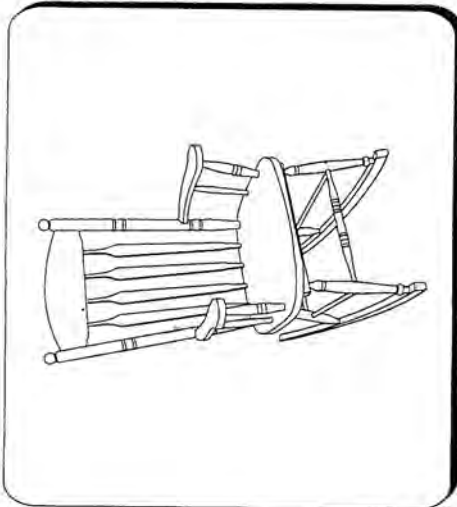

SHERWOOD ADULT ROCKING CHAIR
ASSEMBLY INSTRUCTIONS

WARNING ! CAUTION

- This product contains bolts and other small parts that may present a choking hazard for children 3 years or under. This unit must be assembled by an adult.
- Do not use this product as a stool to reach high objects.
- Do not let children stand or play on top of this product as it may move causing the child to fall and possibly injure themselves.
- Periodically check the safety of your product by making certain all bolts and nuts are tightened securely.
- Wash with mild soap and a damp cloth. Do not use abrasives. Avoid furniture polish that may be hazardous to a child. If refinishing, use a non-toxic finish specified for children's products.

1

COMPONENT PARTS

Hardware Assembly Set

(C) Allen Key/
Part #07-00001
(1 pc)

(D) 6 x 45 mm Allen Head Bolt/
Part #07-
(4 pcs)

(E) Lock Washer/
Part #07-20001
(4 pcs)

(F) Washer/
Part #07-20002
(4 pcs)

PREP: ARI-118-1209-WHT (08.00.00.01)