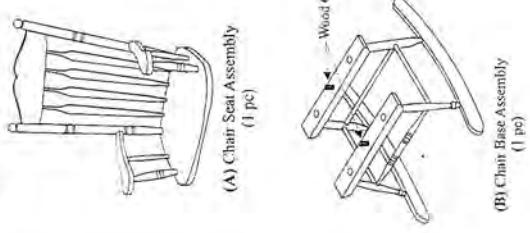

SHERWOOD ADULT ROCKING CHAIR
ASSEMBLY INSTRUCTIONS

WARNING ! CAUTION

- This product contains bolts and other small parts that may present a choking hazard for children 3 years or under. This unit must be assembled by an adult.
- Do not use this product as a stool to reach high objects.
- Do not let children stand or play on top of this product as it may move causing the child to fall and possibly injure themselves.
- Periodically check the safety of your product by making certain all bolts and nuts are tightened securely.
- Wash with mild soap and a damp cloth. Do not use abrasives. Avoid furniture polish that may be hazardous to a child. If refinishing, use a non-toxic finish specified for children's products.

1

COMPONENT PARTS

Hardware Assembly Set

(C) Allen Key/
Part #07-00001
(1 pc)

(D) 6 x 45 mm Allen Head Bolt/
Part #07-
(4 pcs)

(E) Lock Washer/
Part #07-20001
(4 pcs)

(F) Washer/
Part #07-20002
(4 pcs)

PREP: ARI-118-1209-WHT (08.00.00.01)