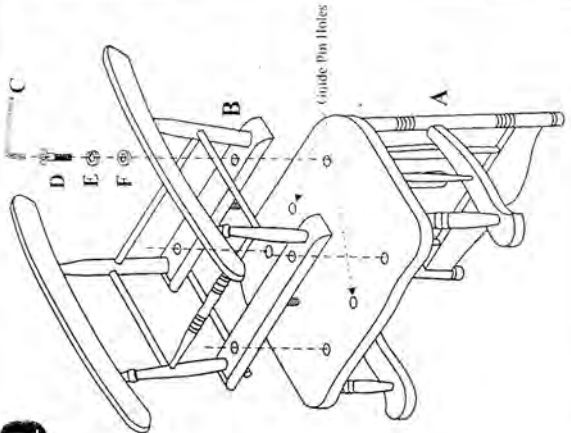

SHERWOOD ADULT ROCKING CHAIR
ASSEMBLY INSTRUCTIONS

WARNING ! CAUTION

- This product contains bolts and other small parts that may present a choking hazard for children 3 years or under. This unit must be assembled by an adult.
- Do not use this product as a stool to reach high objects.
- Do not let children stand or play on top of this product as it may move causing the child to fall and possibly injure themselves.
- Periodically check the safety of your product by making certain all bolts and nuts are tightened securely.
- Wash with mild soap and a damp cloth. Do not use abrasives. Avoid furniture polish that may be hazardous to a child. If refinishing, use a non-toxic finish specified for children's products.

1

COMPONENT PARTS

Hardware Assembly Set

(C) Allen Key/
Part #07-00001
(1 pc)

(D) 6 x 45 mm Allen Head Bolt/
Part #07-
(4 pcs)

(E) Lock Washer/
Part #07-20001
(4 pcs)

(F) Washer/
Part #07-20002
(4 pcs)

PREP: ARI-118-1209-WHT (08.00.00.01)

Product Packaging Information

Model #: WB5536 Shipment Ref. #: 3085-WH1
Color: Natural Packdate: 1810-AHT

Whitney Bros. Co.
93 Railroad Street
Keene, New Hampshire
USA, 03431
www.whitneybros.com

MADE IN CHINA