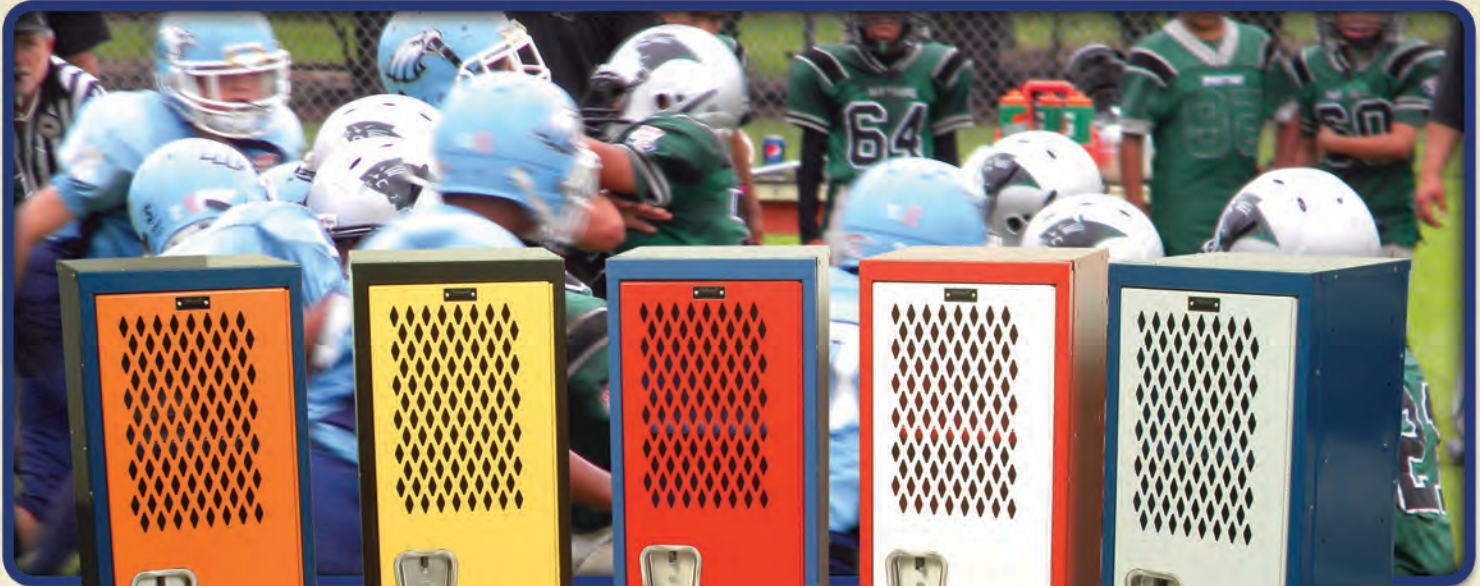

5 Bright Team Color Combinations In Stock

[JH]

Body/Frame: Dark Blue
Door: Orange